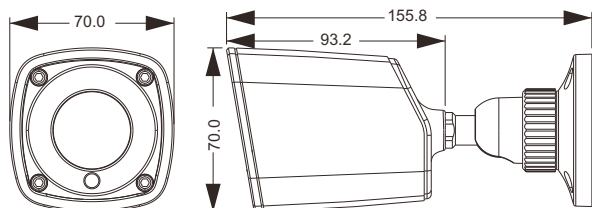

Dimensions

Available Accessories

TD-YXH0201

Specifications

Model	TD-9421S1H
Specifications	
Camera	
Image Sensor	1 / 2.8 "CMOS
Image Size	1920 x 1080
Electronic Shutter	1 / 25 s ~ 1 / 100000 s
Iris Type	Fixed Iris
Min. Illumination	Color : 0.002 lux @F1.2,AGC ON; B / W : 0.0002 lux @F1.2,AGC ON
Lens	2.8 mm @ F1.6, horizontal field of view : 107° 3.6 mm @ F1.6, horizontal field of view : 85.8°
Lens Mount	M12
Day & Night	ICR
Wide Dynamic Range	Digital WDR
Digital NR	3D DNR
Angle Adjustment	Any angle
Image	
Video Compression	H.264 / MJPEG
H.264 Compression Standard	Baseline Profile / Main Profile / High Profile
Resolution	1080P (1920 x 1080), 720P (1280 x 720), D1, CIF, 480 x 240
Main Stream	60Hz : 1080P (1 ~ 30fps) / 720P (1 ~ 30fps) 50Hz : 1080P (1 ~ 25fps) / 720P (1 ~ 25fps)
Bit Rate	128Kbps ~ 6Mbps
Bit Rate Type	VBR / CBR
Quality	Five levels under VBR; Freely adjustable under CBR
Image Settings	ROI, Saturation, Brightness, Chroma, Contrast, Wide Dynamic, Sharpen, NR, etc. adjustable through client software or web browser
ROI	Each ROI to be configured separately
Interfaces	
Network	RJ45
Functions	
Remote Monitoring	IE browsing, CMS remote control
Online Connection	Support simultaneous monitoring for up to 3 users ; Support multi-stream real time transmission
Network Protocol	TCP / IP, UDP, DHCP, NTP, RTSP, DDNS, SMTP, FTP
Interface Protocol	ONVIF
Storage	Network remote storage
Smart Alarm	Motion alarm
PoE	Yes
IR Distance	10~20 m
Ingress Protection	IP66
Others	
Power Supply	DC12V / PoE
Power Consumption	< 3W
IR Consumption ON	< 5W
Operating Environment	- 20°C ~ 50°C, 10% ~ 90% relative humidity
Dimensions (mm)	Φ 70 × 156
Weight (net)	350g
Installation	Wall mounting, pendent mounting