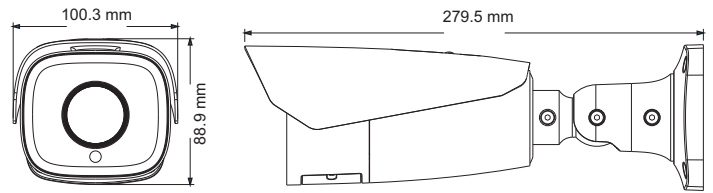

### SPECIFICATIONS

Model	TD-7453AE2
<b>Specifications</b>	
<b>Camera</b>	
Image Sensor	1 / 2.7 "CMOS
Resolution	5MP
Image Size	2560 x 1936
Video Output	AHD / TVI / CVI / CVBS
Image System	PAL / NTSC
Electronic Shutter	Auto
IR Distance	50 ~ 70 m
Frame Rate	5MP @20fps
Min. Illumination	Color : 0.01 lux@F1.2, AGC ON; B/W : 0 lux with IR
Lens	2.8~12mm, motorized zoom lens
Lens Mount	D14
S / N Ratio	≥52dB ( AGC OFF )
Ingress Protection	IP 67
<b>Functions</b>	
Function Control	OSD ( COC Control )
Day & Night	ICR
Digital WDR	Yes
Digital NR	Yes
AGC	Yes
Auto White Balance	Yes
BLC	Yes
LSC	Yes
Defog	No
HLC	Yes
Sharpness	Yes
Mirror	Yes
Smart IR	Yes
Image Setting	Yes
Defect Correction	Yes
Language	13 languages
Angle Adjustment	Pan: 0°~360°; Tilt: 0°~90°; Rotation: 0°~360°
<b>Others</b>	
Power Supply	DC12V ( ± 10% )
Power Consumption	IR OFF : < 1W; IR ON : < 9W
Working Environment	- 30 °C ~ 50 °C, 10 % ~ 90 % ( relative humidity )
Dimensions ( mm )	279.5 × 100.3 × 88.9
Weight ( net )	Approx. 1.0KG

### DIMENSIONS