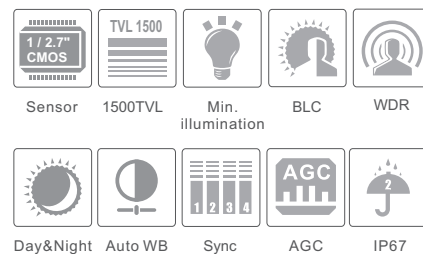

CAMERA

# TD-7453AE2

5MP HD Analog IR Bullet Camera

- 5MP@20fps/4MP@30fps image, high resolution, true color
- AHD / TVI / CVI/CVBS standard and lossless video output
- Up to 1500 TVL resolution
- CMOS progressive scan, perfectly capture the moving object
- Support OSD menu
- High speed, long distance and real time transmission
- Auto color to B / W at low illumination
- Support ICR switch, true day / night, WDR
- Support noise reduction function
- 50 ~ 70m IR night view distance
- IP67 ingress protection
- Support COC

### SPECIFICATIONS

Model	TD-7453AE2
<b>Specifications</b>	
<b>Camera</b>	
Image Sensor	1 / 2.7 "CMOS
Resolution	5MP
Image Size	2560 x 1936
Video Output	AHD / TVI / CVI / CVBS
Image System	PAL / NTSC
Electronic Shutter	Auto
IR Distance	50 ~ 70 m
Frame Rate	5MP @20fps
Min. Illumination	Color : 0.01 lux@F1.2, AGC ON; B/W : 0 lux with IR
Lens	2.8~12mm, motorized zoom lens
Lens Mount	D14
S / N Ratio	≥52dB ( AGC OFF )
Ingress Protection	IP 67
<b>Functions</b>	
Function Control	OSD ( COC Control )
Day & Night	ICR
Digital WDR	Yes
Digital NR	Yes
AGC	Yes
Auto White Balance	Yes
BLC	Yes
LSC	Yes
Defog	No
HLC	Yes
Sharpness	Yes
Mirror	Yes
Smart IR	Yes
Image Setting	Yes
Defect Correction	Yes
Language	13 languages
Angle Adjustment	Pan: 0°~360°; Tilt: 0°~90°; Rotation: 0°~360°
<b>Others</b>	
Power Supply	DC12V ( ± 10% )
Power Consumption	IR OFF : < 1W; IR ON : < 9W
Working Environment	- 30 °C ~ 50 °C, 10 % ~ 90 % ( relative humidity )
Dimensions ( mm )	279.5 × 100.3 × 88.9
Weight ( net )	Approx. 1.0KG