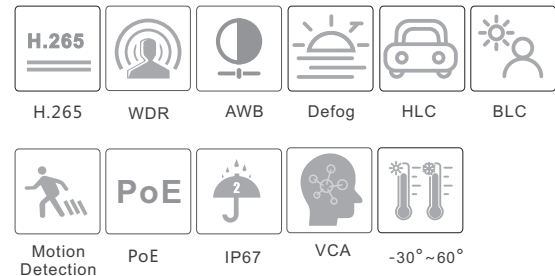

# TD-9585S3A

8MP HD Turret Network Camera

- H.265+/H.265/H.264+/H.264 coding
- Max.resolution: 8MP ( 3840 × 2160 )
- ICR auto switch, true day / night vision
- 3D DNR, true WDR, HLC, BLC, smart IR and ROI coding
- Lens distortion correction supported
- Motorized lens
- 30~50m IR night view distance
- 1CH audio input; 1CH built-in MIC
- Built-in micro SD card slot, up to 256GB
- DC12V/PoE power supply
- Support three streams
- IP 67
- Support mobile surveillance by smart phones with iOS and Android OS
- Intelligent analytics