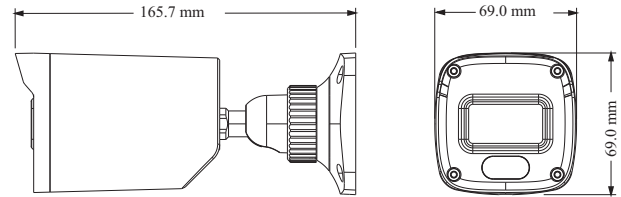

Tel: +86-755-36995888

Web site: <http://en.tvt.net.cn>

Fax: +86-755-33104777

E-mail: overseas@tvt.net.cn

SPECIFICATIONS

Model	TD-7421TM3
Specifications	
Camera	
Image Sensor	1 / 2.8 "CMOS
Resolution	2MP
Image Size	1920 x 1080
Video Output	AHD / TVI / CVI / CVBS
Image System	PAL / NTSC
Electronic Shutter	Auto
LED Distance	20 ~ 30 m
Frame Rate	30fps(60Hz); 25fps (50Hz)
Min. Illumination	0 lux (LED ON)
Lens	3.6 mm (2.8mm optional)
Lens Mount	M12
S / N Ratio	≥52dB (AGC OFF)
Ingress Protection	IP 67
Functions	
Function Control	OSD (COC Control)
Smart LED	Manual or Auto mode
ICR	NO
Digital WDR	Yes
2D/3D DNR	Yes
AGC	Yes
Global Exposure	Yes
Central Exposure	Yes
Auto White Balance	Yes
BLC	Yes
Front Light Compensation	Yes
Contrast	Yes
Saturation/Color Gain	Yes
Sharpness	Yes
Image Setting	Yes
Defect Correction	Auto
Language	Chinese and English
Angle Adjustment	Pan: 0°~360°; Tilt: 0°~80°; Rotation: 0°~360°
Others	
Power Supply	DC12V (± 15%)
Power Consumption	LED OFF : < 1W; LED ON : < 3W
Working Environment	- 30 °C ~ 50 °C, 10 % ~ 90 % (relative humidity)
Dimensions (mm)	165.7 × 69 × 69
Weight (net)	Approx. 0.37KG

DIMENSIONS

AVAILABLE ACCESSORIES

AVAILABLE MODEL

Available Model	TD-7421TM3(SW/WR2)
-----------------	--------------------