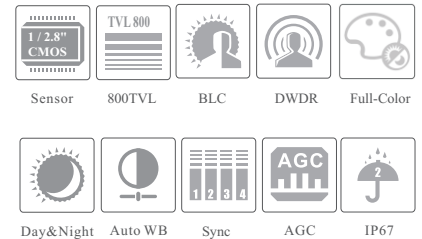

CAMERA

TD-7421TM3

2MP Full-color HD Analog Bullet Camera

- 1080P real-time image, high resolution, true color
- AHD / TVI / CVI lossless HD video output
- Support 960H CVBS output
- Up to 800 TVL resolution
- CMOS progressive scan, perfectly capturing the moving object
- Support OSD menu
- High speed, long distance and real time transmission
- 24/7 full color imaging
- LED can be turned on or off automatically
- Support noise reduction function
- 20 ~ 30m LED distance
- IP67
- Support COC

Tel: +86-755-36995888

Web site: <http://en.tvt.net.cn>

Fax: +86-755-33104777

E-mail: overseas@tvt.net.cn

SPECIFICATIONS

Model	TD-7421TM3
Specifications	
Camera	
Image Sensor	1 / 2.8 "CMOS
Resolution	2MP
Image Size	1920 x 1080
Video Output	AHD / TVI / CVI / CVBS
Image System	PAL / NTSC
Electronic Shutter	Auto
LED Distance	20 ~ 30 m
Frame Rate	30fps(60Hz); 25fps (50Hz)
Min. Illumination	0 lux (LED ON)
Lens	3.6 mm (2.8mm optional)
Lens Mount	M12
S / N Ratio	≥52dB (AGC OFF)
Ingress Protection	IP 67
Functions	
Function Control	OSD (COC Control)
Smart LED	Manual or Auto mode
ICR	NO
Digital WDR	Yes
2D/3D DNR	Yes
AGC	Yes
Global Exposure	Yes
Central Exposure	Yes
Auto White Balance	Yes
BLC	Yes
Front Light Compensation	Yes
Contrast	Yes
Saturation/Color Gain	Yes
Sharpness	Yes
Image Setting	Yes
Defect Correction	Auto
Language	Chinese and English
Angle Adjustment	Pan: 0°~360°; Tilt: 0°~80°; Rotation: 0°~360°
Others	
Power Supply	DC12V (± 15%)
Power Consumption	LED OFF : < 1W; LED ON : < 3W
Working Environment	- 30 °C ~ 50 °C, 10 % ~ 90 % (relative humidity)
Dimensions (mm)	165.7 × 69 × 69
Weight (net)	Approx. 0.37KG