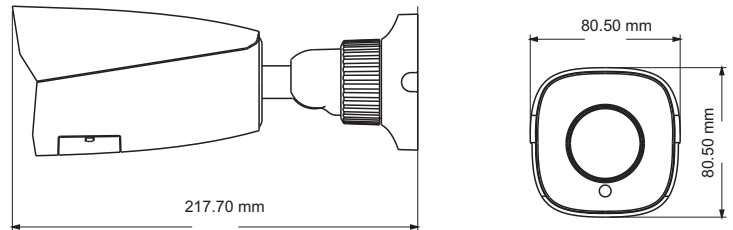

### SPECIFICATIONS

Model	TD-7452AE2	
<b>Specifications</b>		
<b>Camera</b>		
Image Sensor	1 / 2.7 "CMOS	
Resolution	5MP	
Image Size	2560 x 1936	
Video Output	AHD / TVI / CVI / CVBS	
Image System	PAL / NTSC	
Electronic Shutter	Auto	
IR Distance	30 ~ 50 m	
Frame Rate	5MP @20fps	
Min. Illumination	Color : 0.01 lux@F1.2, AGC ON; B/W : 0 lux with IR	
Lens	3.6 mm(2.8 mm/6mm optional)	2.8~12mm
Lens Mount	M12	D14
S / N Ratio	≥52dB ( AGC OFF )	
Ingress Protection	IP 67	
<b>Functions</b>		
Function Control	OSD ( COC Control )	
Day & Night	ICR	
Digital WDR	Yes	
Digital NR	Yes	
AGC	Yes	
Auto White Balance	Yes	
BLC	Yes	
LSC	Yes	
Defog	No	
HLC	Yes	
Sharpness	Yes	
Mirror	Yes	
Smart IR	Yes	
Image Setting	Yes	
Defect Correction	Yes	
Language	13 languages	
Angle Adjustment	Pan: 0°~360°; Tilt: 0°~90°; Rotation: 0°~360°	
<b>Others</b>		
Power Supply	DC12V ( ± 10% )	
Power Consumption	IR OFF : < 1W; IR ON : < 6W	
Working Environment	- 30 °C ~ 50 °C, 10 % ~ 90 % ( relative humidity )	
Dimensions ( mm )	217.7 x 80.5 x 80.5	
Weight ( net )	Approx. 0.57KG	

### DIMENSIONS