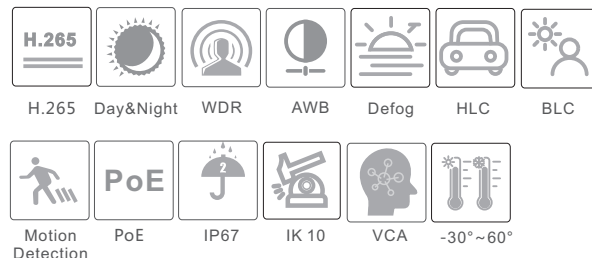

CAMERA

# TD-9583E3

8MP IR Water-Proof  
Dome Network Camera

- Max.resolution: 3840 × 2160@30fps
- Smart H.265/H.264 coding
- ICR auto switch, true day / night vision
- 30 ~ 50m IR night view distance
- Motorized zoom lens
- 3D DNR, true WDR, HLC, BLC and ROI coding
- Support NIR and image distortion correction
- One CVBS output
- 1CH audio input, 1CH audio output and 1CH built-in MIC
- Built-in micro SD card slot, up to 256GB
- 1CH alarm input; 1CH alarm output
- DC12V/PoE power supply
- IP67 protection grade
- Support three streams
- P2P function optional
- Support mobile surveillance by smart phones with iOS and Android OS
- Intelligent analytics