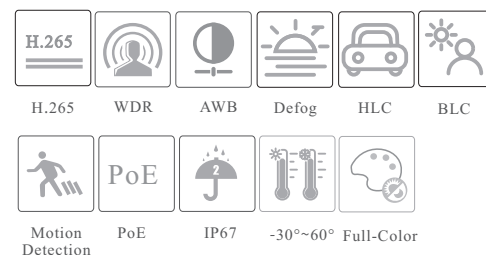

TD-9422C1

2MP Full-Color Bullet Network Camera

- 2MP (1920 × 1080) H.265 full real time coding
- Max. resolution: 1920 × 1080
- 20~ 30m white light view distance
- 24/7 full color imaging
- 3D DNR, Digital WDR, HLC, BLC and Defog
- ROI coding
- Built-in micro SD card slot, up to 128GB
- DC12V/PoE power supply
- IP67 ingress protection;
- Support dual streams
- Support mobile surveillance by smart phones with iOS and Android OS
- Intelligent Analytics: video blur detection, line crossing detection, intrusion detection