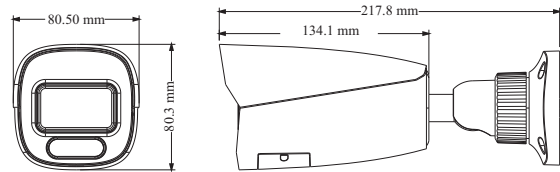

Others	
Power Supply	DC12V/PoE
Power Consumption	< 4W
Storage Conditions	- 30 °C ~ 65°C (-22°F~149°F), Humidity: less than 95 % (non-condensing)
Operating Conditions	- 30 °C ~ 60 °C (-22°F~140°F), Humidity: less than 95 % (non-condensing)
Dimensions (mm)	217.8 × 80.5 × 80.3
Weight (net)	Approx. 0.64KG
Installation	Ceiling mounting; wall mounting
Certificate	CE, FCC
Environmental Protection	Complies with Directive EU RoHS, WEEE(2012/19/EU), directive 94/62/EC and REACH(EC1907/2006)

DIMENSIONS