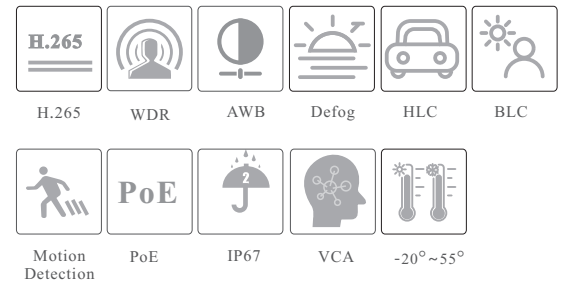

CAMERA

# TD-9421S3BL

2MP IR Water-proof Bullet Network Camera

- 2MP (1920 × 1080) H.265 coding
- Max.resolution: 1920 × 1080
- ICR auto switch, true day / night, ROI coding
- 3D DNR, digital WDR, HLC, BLC, defog
- 10~20m IR night view distance
- DC12V/PoE power supply
- IP 67 ingress protection
- Support dual streams
- Support mobile surveillance by smart phones with iOS and Android OS
- Intelligent analytics: video blur detection, scene change detection, line crossing detection and region intrusion detection