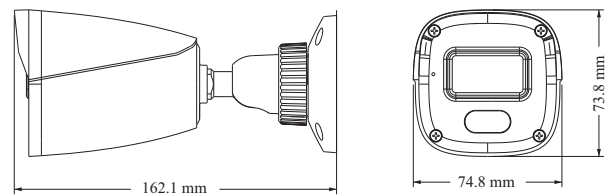

Others

Power Supply	DC12V/PoE
Power Consumption	< 5W
Operating Environment	- 20 °C ~ 55 °C (-4°F~131°F) Humidity: less than 95 % (non-condensing)
Dimensions (mm)	162.1 × 74.8 × 73.8
Weight (net)	Approx. 0.24KG
Installation	Ceiling mounting; Wall mounting
Certificate	CE, FCC
Environmental Protection	Complies with Directive EU RoHS, WEEE(2012/19/EU), directive 94/62/EC and REACH(EC1907/2006)

DIMENSIONS