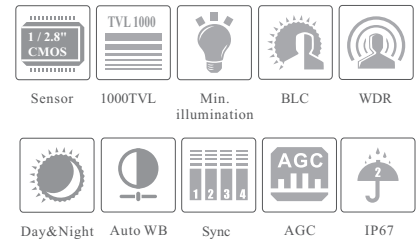

CAMERA

# TD-7422TE3

2MP HD Analog IR Bullet Camera

- 1080P real-time image, high resolution, true color
- AHD / TVI / CVI / CVBS standard and lossless video output
- Up to 1000 TVL resolution
- CMOS progressive scan, perfectly capture the moving object
- Support OSD menu
- High speed, long distance and real time transmission
- Auto color to B / W at low illumination
- Support ICR switch, true day / night, digital WDR
- Support noise reduction function
- 30 ~ 50m IR night view distance
- IP67
- Support COC

### SPECIFICATIONS

Model	TD-7422TE3
<b>Specifications</b>	
<b>Camera</b>	
Image Sensor	1 / 2.8 "CMOS
Resolution	2MP
Image Size	1920 x 1080
Video Output	AHD / TVI / CVI / CVBS
Image System	PAL / NTSC
Electronic Shutter	Auto; 1 / 50s ~ 1 / 100000s ( PAL ); 1 / 60s ~ 1 / 100000s ( NTSC )
IR Distance	30 ~ 50 m
Frame Rate	30fps(60Hz); 25fps (50Hz)
Min. Illumination	0.005lux@ F1.2, AGC ON; 0 lux IR
Lens	2.8 mm, fixed 2.8-12mm, varifocal
Lens Mount	M12 or D14 optional
S / N Ratio	≥52dB ( AGC OFF )
Ingress Protection	IP 67
<b>Functions</b>	
Function Control	OSD ( COC Control )
Day & Night	ICR
Digital WDR	Yes
Digital DNR	Yes, 2D DNR
AGC	Yes
Auto White Balance	Yes
BLC	Yes
Front Light Compensation	No
Defog	No
HLC	Yes
Sharpness	Yes
Mirror	No
Smart IR	Yes
Image Setting	Yes
Defect Correction	Auto
Language	Chinese and English
Angle Adjustment	Pan: 0°~360°; Tilt: 0°~90°; Rotation: 0°~360°
<b>Others</b>	
Power Supply	DC12V ( ± 10% )
Power Consumption	IR OFF : < 1W; IR ON : < 4W
Working Environment	- 30 °C ~ 50 °C, 10 % ~ 90 % (relative humidity)
Dimensions ( mm )	217.8 x 80.5 x 80.3
Weight ( net )	Approx. 0.56KG