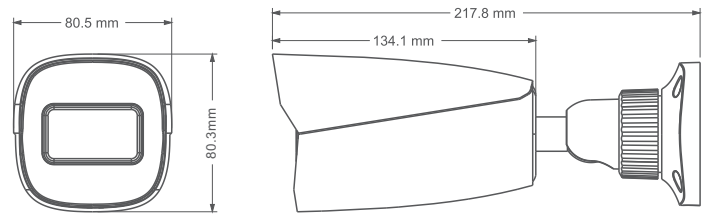

### SPECIFICATIONS

Model	TD-7422TE3
<b>Specifications</b>	
<b>Camera</b>	
Image Sensor	1 / 2.8 "CMOS
Resolution	2MP
Image Size	1920 x 1080
Video Output	AHD / TVI / CVI / CVBS
Image System	PAL / NTSC
Electronic Shutter	Auto; 1 / 50s ~ 1 / 100000s ( PAL ); 1 / 60s ~ 1 / 100000s ( NTSC )
IR Distance	30 ~ 50 m
Frame Rate	30fps(60Hz); 25fps (50Hz)
Min. Illumination	0.005lux@ F1.2, AGC ON; 0 lux IR
Lens	2.8 mm, fixed 2.8-12mm, varifocal
Lens Mount	M12 or D14 optional
S / N Ratio	≥52dB ( AGC OFF )
Ingress Protection	IP 67
<b>Functions</b>	
Function Control	OSD ( COC Control )
Day & Night	ICR
Digital WDR	Yes
Digital DNR	Yes, 2D DNR
AGC	Yes
Auto White Balance	Yes
BLC	Yes
Front Light Compensation	No
Defog	No
HLC	Yes
Sharpness	Yes
Mirror	No
Smart IR	Yes
Image Setting	Yes
Defect Correction	Auto
Language	Chinese and English
Angle Adjustment	Pan: 0°~360°; Tilt: 0°~90°; Rotation: 0°~360°
<b>Others</b>	
Power Supply	DC12V ( ± 10% )
Power Consumption	IR OFF : < 1W; IR ON : < 4W
Working Environment	- 30 °C ~ 50 °C, 10 % ~ 90 % (relative humidity)
Dimensions ( mm )	217.8 x 80.5 x 80.3
Weight ( net )	Approx. 0.56KG

### DIMENSIONS