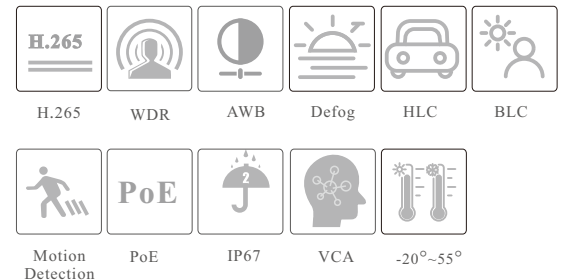

CAMERA

TD-9421S4L

2MP IR Water-proof Bullet Network Camera

- 2MP (1920 × 1080) H.265 coding
- Max.resolution: 1920 × 1080
- ICR auto switch, true day / night, ROI coding
- 3D DNR, digital WDR, HLC, BLC, defog
- 10~20m IR night view distance
- 1CH built-in microphone
- DC12V/PoE power supply
- IP 67 ingress protection
- Support dual streams
- Support mobile surveillance by smart phones with iOS and Android OS
- Intelligent analytics: video exception detection, line crossing detection and region intrusion detection