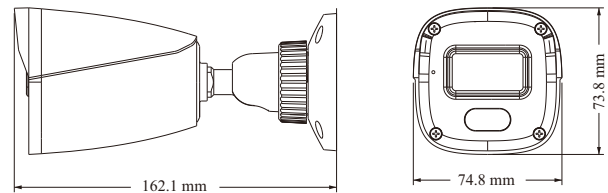

Others

Power Supply	DC12V/PoE
Power Consumption	< 4W
Operating Environment	- 20 °C ~ 55 °C (-4°F~131°F) Humidity: less than 95 % (non-condensing)
Dimensions (mm)	162.1 × 74.8 × 73.8
Weight (net)	Approx. 0.24KG
Installation	Ceiling mounting; Wall mounting
Certificate	CE, FCC
Environmental Protection	Complies with Directive EU RoHS, WEEE(2012/19/EU), directive 94/62/EC and REACH(EC1907/2006)

DIMENSIONS