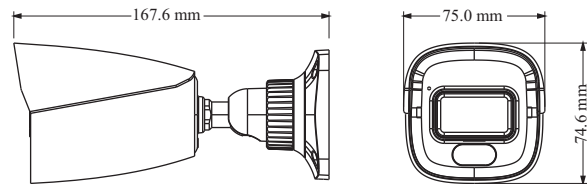

DORI Distance

Lens	Detect	Observe	Recognize	Identify
2.8mm	41.05m(134.67ft)	16.42m(53.87ft)	8.21m(26.93ft)	4.10m(13.45ft)
3.6mm	51.01m(167.35ft)	20.40m(66.92ft)	10.20m(33.46ft)	5.10m(16.73ft)
Others				
Power Supply	DC12V/PoE			
Power Consumption	< 5W			
Storage Conditions	- 30 °C ~ 65 °C (-22°F~149°F), Humidity: less than 95 % (non-condensing)			
Operating Conditions	- 30 °C ~ 60 °C (-22°F~140°F), Humidity: less than 95 % (non-condensing)			
Dimensions (mm)	167.6 × 75 × 74.6			
Weight (net)	Approx. 0.38KG			
Installation	Ceiling mounting; wall mounting			
Certificate	CE, FCC			
Environmental Protection	Complies with Directive EU RoHS, WEEE(2012/19/EU), directive 94/62/EC and REACH(EC1907/2006)			

DIMENSIONS