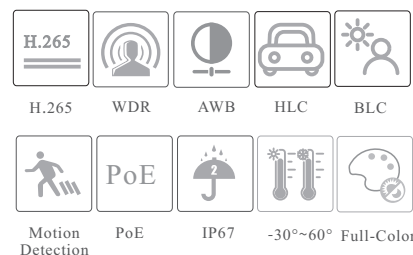

TD-9421C2

2MP Full-Color Bullet Network Camera

- 2MP (1920 × 1080) H.265 full real time coding
- Max. resolution: 1920 × 1080
- 20~ 30m white light view distance
- 24/7 full color imaging
- 3D DNR, HWDR, HLC and BLC
- ROI coding
- Built-in micro SD card slot, up to 256GB
- DC12V/PoE power supply
- IP67 ingress protection
- Support three streams
- Support mobile surveillance by smart phones with iOS and Android OS
- Intelligent Analytics