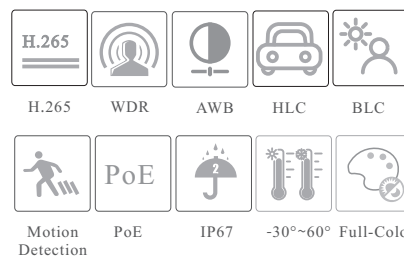

## 2MP Full-Color Turret Network Camera

- 2MP ( 1920 × 1080 ) H.265 full real time coding
- Max. resolution: 1920 × 1080
- 20~ 30m white light view distance
- 24/7 full color imaging
- 3D DNR, HWDR, HLC and BLC
- ROI coding
- Built-in micro SD card slot, up to 256GB
- DC12V/PoE power supply
- IP67 ingress protection
- Support three streams
- Support mobile surveillance by smart phones with iOS and Android OS
- Intelligent Analytics