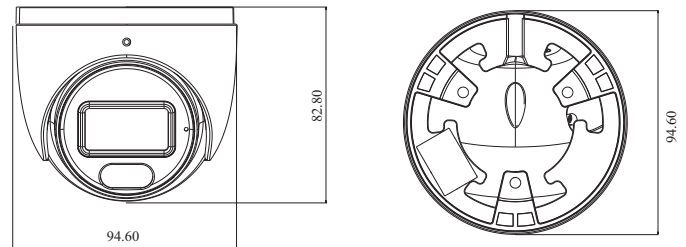

DORI Distance				
Lens	Detect	Observe	Recognize	Identify
2.8mm	41.05m(134.67ft)	16.42m(53.87ft)	8.21m(26.93ft)	4.10m(13.45ft)
3.6mm	51.01m(167.35ft)	20.40m(66.92ft)	10.20m(33.46ft)	5.10m(16.73ft)
Others				
Power Supply	DC12V/PoE			
Power Consumption	< 5.5W			
Storage Conditions	- 30 °C ~ 65°C (-22°F~149°F), Humidity: less than 95 % (non-condensing)			
Operating Conditions	- 30 °C ~ 60 °C (-22°F~140°F), Humidity: less than 95 % (non-condensing)			
Dimensions (mm)	Φ 94.6 × 82.8			
Weight (net)	Approx. 0.45KG			
Installation	Ceiling mounting; wall mounting			
Certificate	CE, FCC			
Environmental Protection	Complies with Directive EU RoHS, WEEE(2012/19/EU) , directive 94/62/EC and REACH(EC1907/2006)			

DIMENSIONS