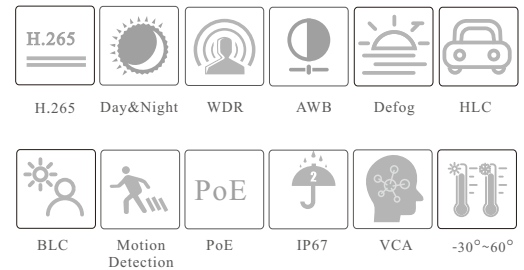

CAMERA

## 2MP IR Starlight Bullet Network Camera

- 2MP ( 1920 × 1080 ) @30fps
- H.265+/H.265/H.264+/H.264/MJPEG coding
- ICR auto switch, true day / night vision
- 20 ~ 30m IR night view distance
- Starlight
- 3D DNR, true WDR, HLC, BLC, Defog, Smart IR and ROI coding
- Support corridor mode
- Support electronic image stabilization
- Built-in micro SD card slot
- DC12V/PoE power supply
- IP 67 ingress protection
- Support three streams
- Support mobile surveillance by smart phones & tablet PCs with iOS and Android OS
- Intelligent analytics