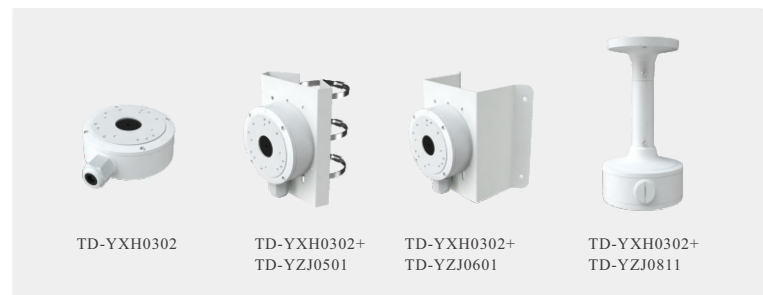

AVAILABLE ACCESSORIES

AVAILABLE MODEL

Available Model	TD-9423E3B (D / AZ / PE / AR5)