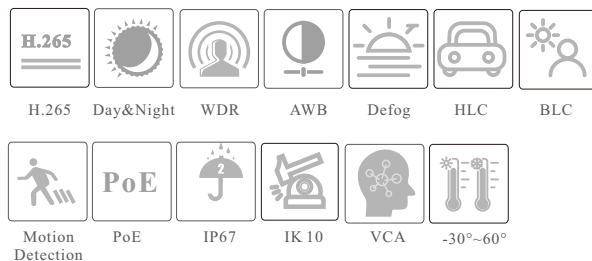

CAMERA

## 2MP IR Starlight Dome Network Camera

- 2MP ( 1920 × 1080 ) @30fps
- H.265+ / H.265 / H.264 / MJPEG coding
- ICR auto switch, true day / night vision
- 30 ~ 50m IR night view distance
- Motorized zoom lens
- Starlight
- 3D DNR, true WDR, HLC, BLC, Defog, Smart IR and ROI coding
- Support corridor mode
- Support electronic image stabilization
- 1CH built-in MIC; 1CH audio output and 1CH audio input
- 1CH alarm input and 1CH alarm output
- Built-in micro SD card slot, up to 256GB
- AC24V/DC12V/PoE power supply
- IP67 & IK10
- Support three streams
- Support mobile surveillance by smart phones & tablet PCs with iOS and Android OS
- Intelligent analytics