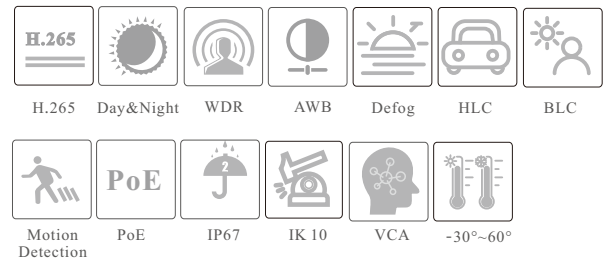

CAMERA

## 5MP IR Water-Proof Dome Network Camera

- H.265+/H.265/H.264+/H.264/MJPEG coding
- Max. resolution: 2592 × 1944
- ICR auto switch, true day / night vision
- 20 ~ 30m IR night view distance
- 3D DNR, true WDR, HLC, BLC, Defog, NIR, Smart IR and ROI coding
- Support image distortion correction
- Built-in micro SD card slot, up to 256GB
- DC12V/PoE power supply
- IP67 & IK10
- Support three streams
- Support remote monitoring by smart phones & tablet PCs with iOS and Android OS
- Intelligent analytics