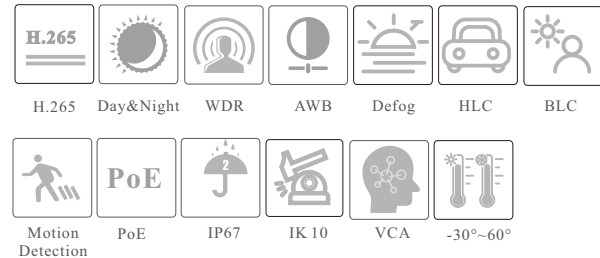

CAMERA

TD-9543E3B

4MP Network IR Water-Proof Dome Camera

- H.265+/H.265/H.264+/H.264/MJPEG coding
- Max. resolution: 2592 × 1520
- ICR auto switch, true day / night vision
- 30 ~ 50m IR night view distance
- Motorized zoom lens
- 3D DNR, true WDR, HLC, BLC, Defog, Smart IR and ROI coding
- Support image distortion correction
- Built-in micro SD card slot; up to 256GB
- DC12V/PoE power supply
- IP67 & IK10
- Support three streams
- Support remote monitoring by smart phones & tablet PCs with iOS and Android OS
- Intelligent analytics