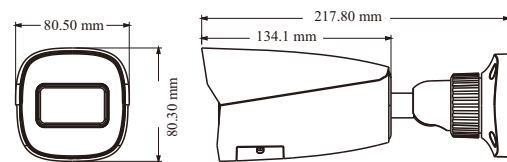

DIMENSIONS