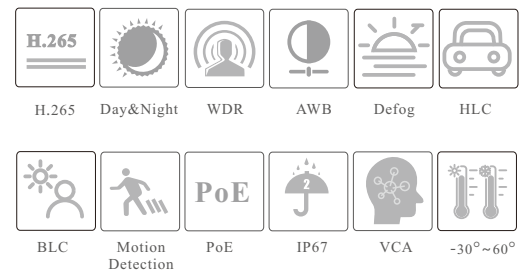

CAMERA

TD-9442E3B

4MP IR Water-Proof Bullet Network Camera

- H.265+/H.265/H.264+/H.264/MJPEG coding
- Max. resolution: 2592 × 1520
- ICR auto switch, true day / night vision
- 30 ~ 50m IR night view distance
- 3D DNR, true WDR, HLC, BLC, Defog, Smart IR and ROI coding
- Support image distortion correction
- 1CH audio input
- Built-in micro SD card slot, up to 256GB
- DC12V/PoE power supply
- IP 67 ingress protection
- Support three streams
- Support remote monitoring by smart phones & tablet PCs with iOS and Android OS
- Intelligent analytics