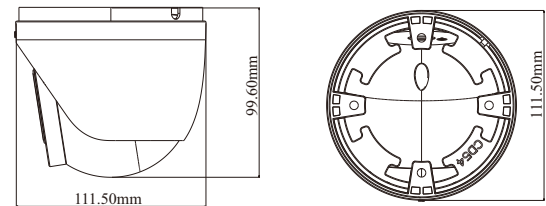

## 6MP Dual Illumination Water-proof Turret Network Camera

- H.265+ /H.265 /H.264+ /H.264/MJPEG coding
- Max. resolution: 6MP ( 3200 × 1800)
- Auto day/night switch
- 3D DNR, HWDR, HLC, BLC, etc.
- ROI coding
- Support smart supplement light
- 30~40m white light view distance; 30~40m IR view distance
- DC12V/PoE power supply
- IP 66 ingress protection
- Support three streams
- Support remote monitoring by smart phones& tablet PCs with iOS and Android OS
- Support P2P function
- Support SMD
- Support line crossing detection, region intrusion detection, abandoned/missing object detection, video exception detection
- Blue and red light warning (flashing alternately)
- Support user-defined warning voice import

DORI Distance				
Lens	Detect	Observe	Recognize	Identify
2.8mm	69m(226ft)	28m(92ft)	14m(46ft)	7m(23ft)
3.6mm	105m(344ft)	42m(138ft)	21m(69ft)	10m(33ft)
2.8~12mm(W)	66m(218ft)	27m(87ft)	13m(44ft)	7m(23ft)
2.8~12mm(T)	204m(669ft)	82m(269ft)	41m(135ft)	20m(66ft)
<b>Others</b>				
Power Supply	DC12V/PoE			
Power Consumption	< 11W			
Storage Conditions	- 30 °C ~ 65°C (-22°F~149°F), Humidity: less than 95 % (non-condensing)			
Operating Conditions	- 30 °C ~ 60 °C (-22°F~140°F), Humidity: less than 95 % (non-condensing)			
Dimensions ( mm )	Ø111.5 × 99.6			
Weight ( net )	Approx. 0.604KG		Approx. 0.62KG	
Installation	Ceiling mounting; wall mounting			
Certificate	CE, FCC			
Environmental Protection	Complies with Directive EU RoHS, WEEE(2012/19/EU), directive 94/62/EC and REACH(EC1907/2006)			

### DIMENSIONS