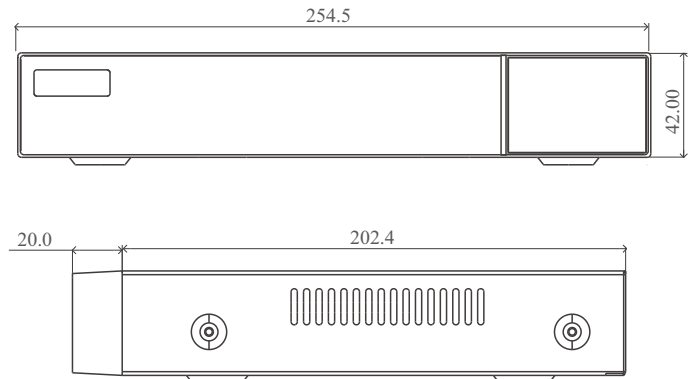

Features

- Support 16 CH 6MP/5MP/4MP/3MP/1080P/960P/720P/960H/ D1/CIF IP video input
- H.265S/H.265+/H.265/H.264 coding
- Intuitive and user-friendly Graphic User Interface (GUI), Windows style operation by mouse
- Multi-type recording: manual / timed / motion / sensor / POS / AI recording
- Playback : 9CH simultaneous playback
- Search : time slice, time, event, tag, smart search
- Support multiple VCA (Video Content Analytics) events, such as object abandoned/missing, region intrusion, tripwire, video exception, crowd density, etc.
- Support POS information overlay on live view and playback
- Express and flexible backup via USB, network and so on
- Pentaplex : preview, record, playback, backup and remote access
- DHCP, DDNS, PPPoE network protocol
- Remote control via Web Client or CMS : preview, playback, backup, PTZ and configuration
- Dual stream technology for local storage with high definition, remote network transmission and remote surveillance with mobile device
- Authorization management, log view and device status view
- 1080P HD output, true high resolution display
- Support NAT function and QRCode scanning by mobile phones
- Powerful mobile surveillance by smart phones with iOS and Android OS

Dimensions