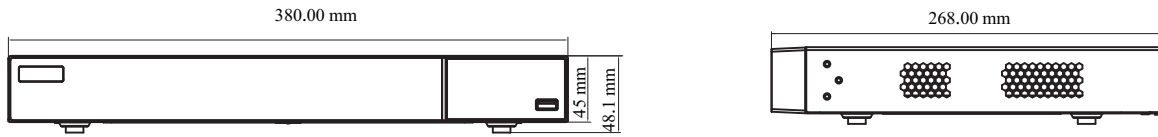

Dimensions