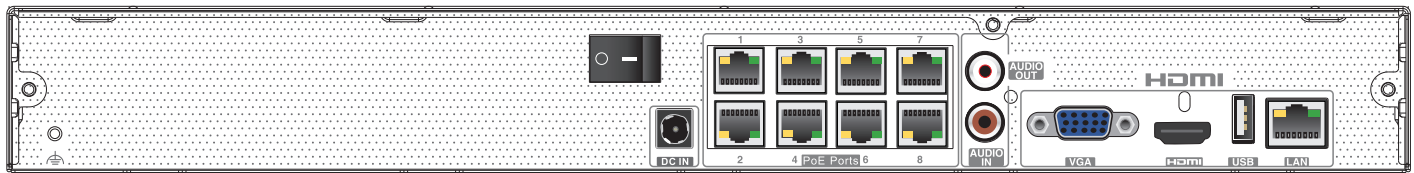

Rear Panel

TD-3108H2-8P-B2-B