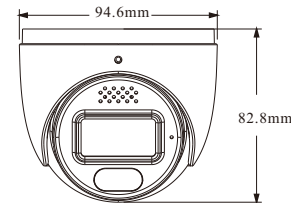

Intelligent Analytics				
Smart Event	Line crossing, region intrusion/entrance/exiting (human/vehicle classification) loitering detection, illegal parking detection, abandoned/ missing object detection			
Statistics	Target counting by line/area, heat map			
Exception Detection	Scene change, video blur and abnormal color detection, audio exception			
Face Detection	Face detection and face capture			
Video Metadata	Simultaneously captures human body, motor vehicle and non-motor vehicle and extracts 13 human features, 5 motor vehicle features and 1 non-motor vehicle feature			
DORI Distance				
Lens	Detect	Observe	Recognize	Identify
2.8mm	59.66m(195.73ft)	23.86m(78.28ft)	11.93m(39.14ft)	5.96m(19.55ft)
3.6mm	79.19m(259.80ft)	31.67m(103.90ft)	15.83m(51.93ft)	7.91m(25.95ft)
Others				
Power Supply	DC12V/PoE			
Power Consumption	< 9.5W			
Storage Conditions	- 30 °C ~ 65 °C (-22 °F~149 °F), Humidity: less than 95 % (non-condensing)			
Operating Conditions	- 30 °C ~ 60 °C (-22 °F~140 °F), Humidity: less than 95 % (non-condensing)			
Dimensions (mm)	Φ 94.6 × 82.8			
Weight (net)	Approx. 0.47KG			
Installation	Ceiling mounting; wall mounting			
Certificate	CE, FCC			
Environmental Protection	Complies with Directive EU RoHS, WEEE(2012/19/EU), directive 94/62/EC and REACH(EC1907/2006)			

DIMENSIONS