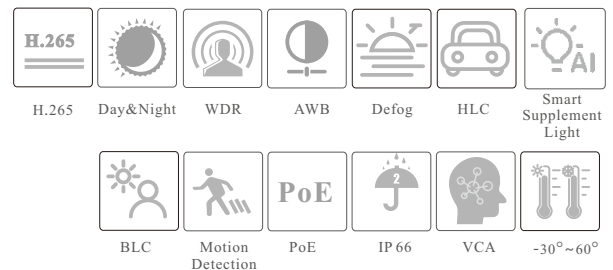

en.tvt.net.cn

For more information, please visit our website

SPECIFICATIONS

Specifications	Model	TD-9544C2-PA
Camera		
Image Sensor	1 / 3" CMOS	
Image Size	2688 × 1520	
Electronic Shutter	1 / 3s ~ 1 / 100000 s	
Iris Type	Fixed Iris	
Min. Illumination	0.03lux@F1.6, AGC ON; 0 lux with LED	
Lens	2.8 mm@F1.6, H.FoV:96°; V.FoV:54.5°; D.FoV:113°; 3.6 mm@F1.6, H.FoV: 79.5°; V.FoV:42°; D.FoV:95°	
Focus	Fixed	
Lens Mount	M12	
Wide Dynamic Range	120dB	
BLC	Yes	
HLC	Yes	
Defog	Yes	
Digital NR	2D/3D DNR	
S/N Ratio	≥50dB	
Angle Adjustment	Pan: 0°~360°; Tilt:0°~75°; Rotation: 0°~360°	
Image		
Video Compression	Main stream: H.265+ / H.265 / H.264+ / H.264 Sub/Third stream: H.265+ / H.265 / H.264+ / H.264 / MJPEG	
H.264 Compression Standard	Baseline Profile/Main Profile/High Profile	
Resolution	4MP(2688×1520)/(2592×1520), 2K (2560×1440), 3MP (2304×1296), 1080P (1920×1080), 720P(1280×720), D1, VGA(640×480), 640×360, CIF, 480×240	
Main Stream	4MP/2K/3MP/1080P/720P (60Hz: 1~30fps; 50Hz: 1~25fps)	
Sub Stream	720P/D1/VGA/640×360/CIF/480×240 (60Hz: 1~30fps; 50Hz: 1~25fps)	
Third Stream	720P/D1/CIF/480×240 (60Hz: 1~30fps; 50Hz: 1~25fps)	
Bit Rate	64 Kbps ~ 8 Mbps	
Bit Rate Type	VBR / CBR	
Audio Compression	G711A / U	
Image Settings	ROI, Saturation, Brightness, Hue, Contrast, Wide Dynamic, Sharpness, Image Flip, Image Mirror, NR, etc. adjustable through client software or web browser	
ROI	Each ROI to be configured separately	
Interfaces		
Network	RJ 45 10M/100M self-adaptive Ethernet port	
Video Output	No	
Audio	1CH audio input; 1CH built-in speaker; 1CH built-in MIC	
Alarm	No	
Storage	Built-in micro SD card slot; up to 256GB	
Reset	Yes	
Functions		
Remote Monitoring	Web Client/NVR/NVMS2.0/Mobile APP	
Web Browser	IE11(plugin-in required)/Chrome 89.0+/Edge 89.0+/Firefox 87.0+/Safari 14.0+	
Online Connection	Support simultaneous monitoring for up to 10 users; Support multi-stream real time transmission	
Network Protocol	UDP, IPv4, IPv6, DHCP, NTP, RTSP, RTP, RTCP, PPPoE, DDNS, SMTP, FTP, SNMP, RTMP, HTTP, 802.1x, UPnP, HTTPS, HTTP POST, QoS	
Interface Protocol	ONVIF	
Storage	Network remote storage; micro SD card storage	
Smart Alarm	Motion detection, SD card error, SD card full, IP address conflict, cable disconnection, light alarm, audio alarm	
General Function	Watermark, IP address filtering, video mask, heartbeat, password protection, image distortion correction, smart supplement light, disarming	
Security	Video encryption, firmware encryption, HTTPs encryption, configuration encryption, illegal login lock, IP address filtering, 802.1x authentication, basic and digest authentication for HTTP/RTSP	
PoE	Yes, IEEE802.3af	
Supplement light Range	IR range: 20 ~ 30 m White light range: 20 ~ 30 m	
Protection Grade	IP66	