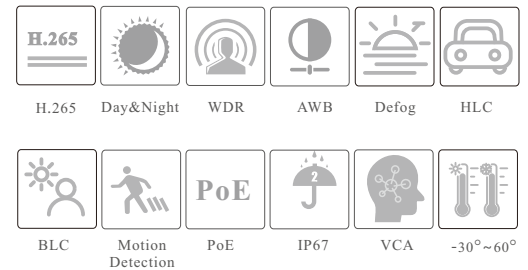

CAMERA

## 6MP IR Water-Proof Bullet Network Camera

- H.265+/H.265/H.264+/H.264/MJPEG coding
- Max. resolution: 3296 × 1856
- ICR auto switch, true day / night vision
- 30 ~ 50m IR night view distance
- 3D DNR, true WDR, HLC, BLC, Defog, Smart IR and ROI coding
- Support image distortion correction
- Built-in micro SD card slot, up to 256GB
- DC12V/PoE power supply
- IP 67 ingress protection
- Support three streams
- Support remote monitoring by smart phones & tablet PCs with iOS and Android OS
- Support P2P function
- Intelligent analytics