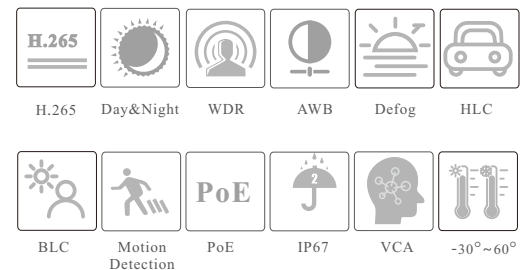

en.tvt.net.cn

For more information, please visit our website

Shenzhen TVT DIGITAL TECHNOLOGY CO., LTD.

Address: 23rd Floor, Block B4, Building NO.9, Shenzhen Bay Eco-Technology Park, Nanshan District, Shenzhen, Guangdong Province, P.R.China

Tel: +86-755-36995888

Web site: <http://en.tvt.net.cn>

Fax: +86-755-33104777

E-mail: overseas@tvt.net.cn