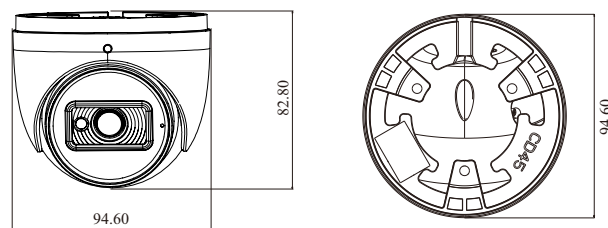

Network Protocol	UDP, IPv4, IPv6, DHCP, NTP, RTSP, RTP, RTMP, RTCP, PPPoE, DDNS, SMTP, FTP, SNMP, HTTP, HTTP POST, 802.1x, UPnP, HTTPS, P2P, QoS
Interface Protocol	ONVIF
Storage	Network remote storage; micro SD card storage
Smart Alarm	Motion detection, SMD, SD card error, SD card full, IP address conflict, network disconnection, audio alarm
General Function	Watermark, video mask, heartbeat, image distortion correction, corridor pattern, ANR, cloud upgrade
Security	Video encryption, firmware encryption, HTTPS encryption, configuration encryption, illegal login lock, IP address filtering, 802.1x authentication, basic and digest authentication for HTTP/RTSP
PoE	Yes, IEEE802.3af
IR Distance	20~30 m
Ingress Protection	IP 67
Others	
Power Supply	DC 12V/PoE
Power Consumption	< 7W
Storage Conditions	- 30 °C ~ 65 °C (-22°F~149°F), Humidity: less than 95 % (non-condensing)
Operating Conditions	- 30 °C ~ 60 °C (-22°F~140°F), Humidity: less than 95 % (non-condensing)
Dimensions (mm)	Ø 94.6 × 82.8
Weight (net)	Approx. 0.46KG
Installation	Ceiling mounting; Wall mounting
Certificate	CE, FCC
Environmental Protection	Directive EU RoHS, WEEE(2012/19/EU), directive 94/62/EC and REACH(EC1907/2006)

DIMENSIONS