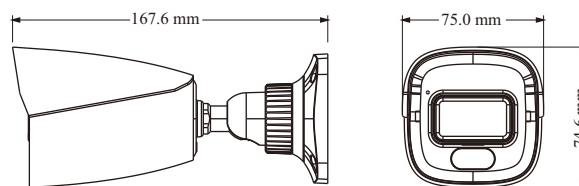

### DORI Distance

Lens	Detect	Observe	Recognize	Identify
2.8mm	41m(133ft)	16m(53ft)	8m(27ft)	4m(13ft)
3.6mm	50m(163ft)	20m(65ft)	10m(33ft)	5m(16ft)
<b>Others</b>				
Power Supply	DC12V/PoE			
Power Consumption	< 6W			
Storage Conditions	- 30 °C ~ 65 °C (-22°F~149°F), Humidity: less than 95 % (non-condensing)			
Operating Conditions	- 30 °C ~ 60 °C (-22°F~140°F), Humidity: less than 95 % (non-condensing)			
Dimensions ( mm )	167.6 × 75 × 74.6			
Weight ( net )	Approx. 0.45KG			
Installation	Ceiling mounting; wall mounting			
Certificate	CE, FCC			
Environmental Protection	Complies with Directive EU RoHS, WEEE(2012/19/EU), directive 94/62/EC and REACH(EC1907/2006)			

### DIMENSIONS