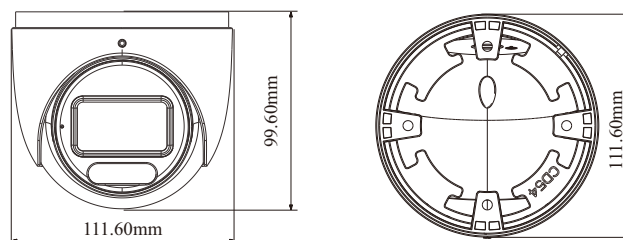

### DORI Distance

Lens	Detect	Observe	Recognize	Identify
2.8~12mm(W)	43m(142ft)	17m(56ft)	9m(28ft)	4m(14ft)
2.8~12mm(T)	132m(433ft)	53m(173ft)	26m(86ft)	13m(43ft)
<b>Others</b>				
Power Supply	DC12V/PoE			
Power Consumption	< 8W			
Storage Conditions	- 30 °C ~ 65 °C (-22°F~149°F), Humidity: less than 95 % (non-condensing)			
Operating Conditions	- 30 °C ~ 60 °C (-22°F~140°F), Humidity: less than 95 % (non-condensing)			
Dimensions ( mm )	Φ 111.6 × 99.6			
Weight ( net )	Approx. 0.66KG			
Installation	Ceiling mounting; wall mounting			
Certificate	CE, FCC			
Environmental Protection	Complies with Directive EU RoHS, WEEE(2012/19/EU) , directive 94/62/EC and REACH(EC1907/2006)			

### DIMENSIONS