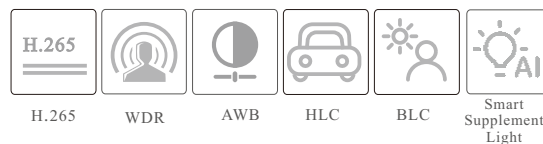

# TD-9525S4-C

2MP Dual Illumination Water-proof  
Turret Network Camera

- H.265+ /H.265 /H.264+ /H.264/MJPEG coding
- Max. resolution:2MP ( 1920 × 1080)
- Auto day/night switch
- 3D DNR, HWDR, HLC, BLC, etc.
- ROI coding
- Support smart supplement light
- 30~40m white light view distance;30~40m IR view distance
- DC12V/PoE power supply
- IP 67 ingress protection
- Support three streams
- Support remote monitoring by smart phones& tablet PCs with iOS and Android OS
- Support P2P function
- Support SMD
- Support line crossing detection, region intrusion detection, abandoned/missing object detection, video exception detection