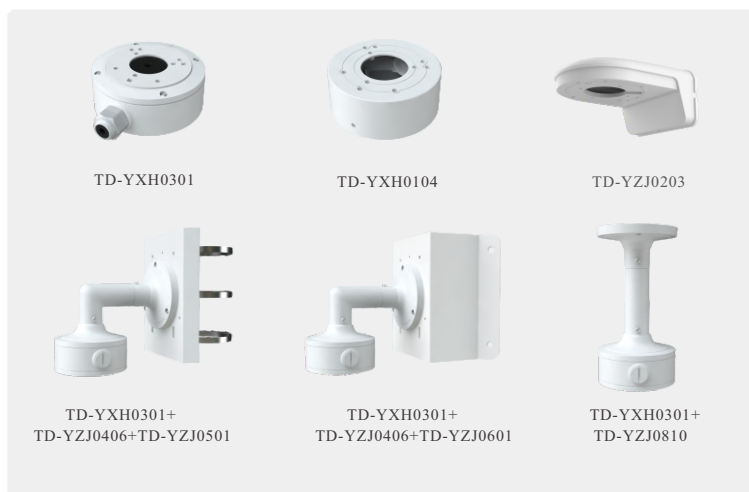

AVAILABLE ACCESSORIES

AVAILABLE MODEL

Available Model	TD-9524S4-C(D/PE/AW2)