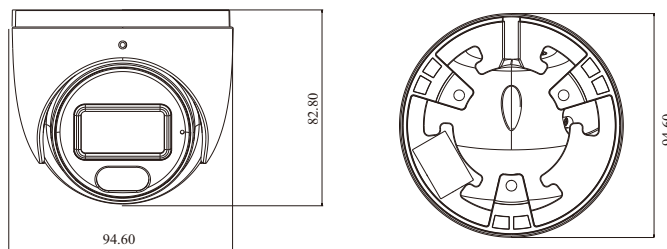

DORI Distance

Lens	Detect	Observe	Recognize	Identify
2.8mm	41m(133ft)	16m(53ft)	8m(27ft)	4m(13ft)
3.6mm	50m(163ft)	20m(65ft)	10m(33ft)	5m(16ft)
Others				
Power Supply	DC12V/PoE			
Power Consumption	< 6W			
Storage Conditions	- 30 °C ~ 65 °C (-22°F~149°F), Humidity: less than 95 % (non-condensing)			
Operating Conditions	- 30 °C ~ 60 °C (-22°F~140°F), Humidity: less than 95 % (non-condensing)			
Dimensions (mm)	Φ94.6 × 82.8			
Weight (net)	Approx. 0.45KG			
Installation	Ceiling mounting; wall mounting			
Certificate	CE, FCC			
Environmental Protection	Complies with Directive EU RoHS, WEEE(2012/19/EU), directive 94/62/EC and REACH(EC1907/2006)			

DIMENSIONS