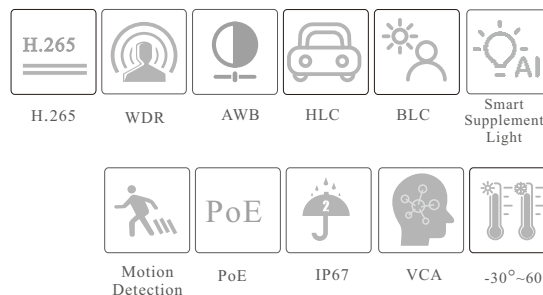

# TD-9524S4-C

2MP Dual Illumination Water-proof  
Turret Network Camera

- H.265+ /H.265 /H.264+ /H.264/MJPEG coding
- Max. resolution:2MP ( 1920 × 1080)
- Auto day/night switch
- 3D DNR, HWDR, HLC, BLC, etc.
- ROI coding
- Support smart supplement light
- 20~30m white light view distance; 20~30m IR view distance
- DC12V/PoE power supply
- IP 67 ingress protection
- Support three streams
- Support remote monitoring by smart phones& tablet PCs with iOS and Android OS
- Support P2P function
- Support SMD
- Support line crossing detection, region intrusion detection, abandoned/missing object detection, video exception detection