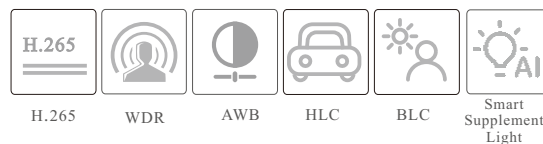

TD-9442S4-C

4MP Dual Illumination Water-proof Bullet Network Camera

- H.265+ /H.265 /H.264+ /H.264/MJPEG coding
- Max. resolution: 4MP (2560 × 1440)
- Auto day/night switch
- 3D DNR, HWDR, HLC, BLC, etc.
- ROI coding
- Support smart supplement light
- 30~40m white light view distance; 30~50m IR view distance
- DC12V/PoE power supply
- IP 67 ingress protection
- Support three streams
- Support remote monitoring by smart phones& tablet PCs with iOS and Android OS
- Support P2P function
- Support SMD
- Support line crossing detection, region intrusion detection, abandoned/missing object detection, video exception detection