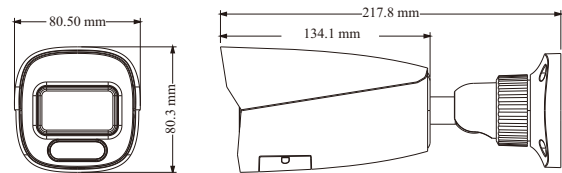

DORI Distance

Lens	Detect	Observe	Recognize	Identify
2.8mm	62m(203ft)	25m(81ft)	12m(40ft)	6m(20ft)
3.6mm	79m(259ft)	32m(104ft)	16m(52ft)	8m(26ft)
2.8~12mm(W)	64m(210ft)	26m(84ft)	13m(42ft)	6m(20ft)
2.8~12mm(T)	189m(619ft)	75m(247ft)	38m(124ft)	19m(62ft)
Others				
Power Supply	DC12V/PoE			
Power Consumption	< 8.5W			
Storage Conditions	- 30 °C ~ 65°C (-22°F~149°F), Humidity: less than 95 % (non-condensing)			
Operating Conditions	- 30 °C ~ 60 °C (-22°F~140°F), Humidity: less than 95 % (non-condensing)			
Dimensions (mm)	217.8 × 80.5 × 80.3			
Weight (net)	Approx. 0.68KG			
Installation	Ceiling mounting; wall mounting			
Certificate	CE, FCC			
Environmental Protection	Complies with Directive EU RoHS, WEEE(2012/19/EU), directive 94/62/EC and REACH(EC1907/2006)			

DIMENSIONS