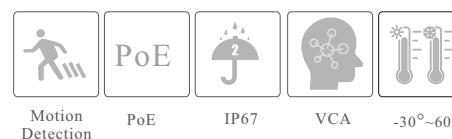

en.tvt.net.cn

For more information, please visit our website

SPECIFICATIONS

Specifications	Model	TD-9545S4-C
Camera		
Image Sensor		1/3" CMOS
Image Size		2560×1440
Electronic Shutter		1/1s ~ 1/100000s
Iris Type		Fixed Iris
Min. Illumination		0.004 lux @F1.4, AGC ON; 0 lux with IR on
Lens		2.8~12mm@F1.4
Field of View		Horizontal: 92°~31°; Vertical: 48°~17.2°; Diagonal: 112°~35.6°
Focus		Motorized
Lens Mount		Ø14
Day&Night		ICR
Wide Dynamic Range		120dB
BLC		Yes
HLC		Yes
Digital NR		Yes
S/N Ratio		≥50dB
Angle Adjustment		Pan: 0°~360°; Tilt: 0°~80°; Rotation: 0°~360°
Image		
Video Compression		Main stream: H.265+ / H.265 / H.264+ / H.264 Sub stream: H.265+ / H.265 / H.264+ / H.264 / MJPEG Third stream: H.265+ / H.265 / H.264+ / H.264 / MJPEG
H.265 Compression Standard		Main Profile@Leve4.1 High Tier
Resolution		4MP (2560×1440), 3MP (2304×1296), 1080P (1920×1080), 720P (1280×720), D1, VGA (640×480), CIF, 480×240
Main Stream		4MP/3MP/1080P/720P (60Hz: 1~30fps; 50Hz: 1~25fps)
Sub Stream		720P/D1/VGA/CIF (60Hz: 1~30fps; 50Hz: 1~25fps)
Third Stream		D1/480×240/CIF (60Hz: 1~30fps; 50Hz: 1~25fps)
Bit Rate		64 Kbps ~ 6 Mbps
Bit Rate Type		VBR / CBR
Image Settings		ROI, Saturation, Brightness, Hue, Contrast, Wide Dynamic, Sharpness, Image Mirror, Image Flip, NR, etc. adjustable through client software or web browser
Audio Compression		G711A/U
ROI		Each ROI to be configured separately
Interfaces		
Network		RJ45
Video Output		No
Audio		1CH audio input; 1CH built-in MIC
Storage		Built-in micro SD card slot, up to 256GB
Reset		Yes
Functions		
Remote Monitoring		Web browser /TVT NVR/NVMS2.X/Mobile APP
Web Browser		Chrome 89.0+/Edge 89.0+/Firefox 87.0+/Safari 14.0+
Online Connection		Support simultaneous monitoring for up to 6 users; Support multi-stream real time transmission
Network Protocol		UDP, IPv4, IPv6, DHCP, NTP, RTSP, RTP, RTCP, RTMP, PPPoE, DDNS, SMTP, FTP, 802.1x, SNMP, UPnP, HTTP, HTTPS, HTTP POST, P2P, QoS
Interface Protocol		ONVIF
Storage		Network remote storage; micro SD card storage
Smart Alarm		Motion detection, SMD, SD card error, SD card full, IP address conflict, network disconnection, video exception
Smart Event		Line crossing/region intrusion (human/vehicle classification), abandoned/missing object detection
General Function		Watermark, IP address filtering, video mask, heartbeat, ANR, cloud upgrade, smart supplement light, corridor pattern
PoE		Yes (IEEE802.3af)
Supplement Light Range		IR range: 30 ~ 50 m; white light range: 30 ~ 40 m
Ingress Protection		IP67
Security		Video encryption, firmware encryption, HTTPS encryption, configuration encryption, illegal login lock, IP address filtering, 802.1x authentication, basic and digest authentication for HTTP/RTSP