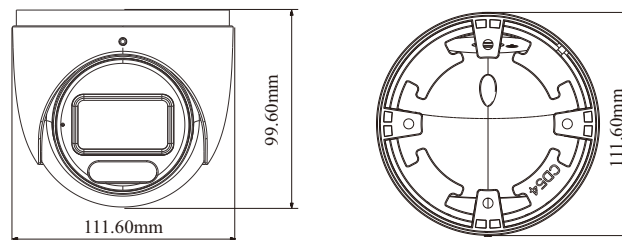

DORI Distance

Lens	Detect	Observe	Recognize	Identify
2.8~12mm(W)	64m(210ft)	26m(84ft)	13m(42ft)	6m(20ft)
2.8~12mm(T)	189m(619ft)	75m(247ft)	38m(124ft)	19m(62ft)
Others				
Power Supply	DC12V/PoE			
Power Consumption	< 9W			
Storage Conditions	- 30 °C ~ 65 °C (-22°F~149°F), Humidity: less than 95 % (non-condensing)			
Operating Conditions	- 30 °C ~ 60 °C (-22°F~140°F), Humidity: less than 95 % (non-condensing)			
Dimensions (mm)	Φ 111.6 × 99.6			
Weight (net)	Approx. 0.66KG			
Installation	Ceiling mounting; wall mounting			
Certificate	CE, FCC			
Environmental Protection	Complies with Directive EU RoHS, WEEE(2012/19/EU), directive 94/62/EC and REACH(EC1907/2006)			

DIMENSIONS