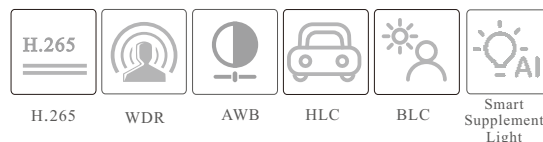

TD-9545S4-C

4MP Dual Illumination Water-proof Turret Network Camera

- H.265+ /H.265 /H.264+ /H.264/MJPEG coding
- Max. resolution: 4MP (2560 × 1440)
- Auto day/night switch
- 3D DNR, HWDR, HLC, BLC, etc.
- ROI coding
- Support smart supplement light
- 30~40m white light view distance; 30~50m IR view distance
- DC12V/PoE power supply
- IP 67 ingress protection
- Support three streams
- Support remote monitoring by smart phones& tablet PCs with iOS and Android OS
- Support P2P function
- Support SMD
- Support line crossing detection, region intrusion detection, abandoned/missing object detection, video exception detection