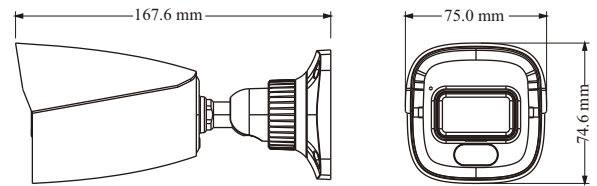

DORI Distance

Lens	Detect	Observe	Recognize	Identify
2.8mm	69m(226ft)	28m(92ft)	14m(46ft)	7m(23ft)
3.6mm	105m(344ft)	42m(138ft)	21m(69ft)	10m(33ft)
Others				
Power Supply	DC12V/PoE			
Power Consumption	≤6.5W			
Storage Conditions	-30 °C ~ 65 °C (-22 °F ~ 149 °F), Humidity: less than 95 % (non-condensing)			
Operating Conditions	-30 °C ~ 60 °C (-22 °F ~ 140 °F), Humidity: less than 95 % (non-condensing)			
Dimensions (mm)	167.6 × 75 × 74.6			
Weight (net)	Approx. 0.45KG			
Installation	Ceiling mounting; wall mounting			
Certificate	CE, FCC			
Environmental Protection	Complies with Directive EU RoHS, WEEE(2012/19/EU), directive 94/62/EC and REACH(EC1907/2006)			

DIMENSIONS