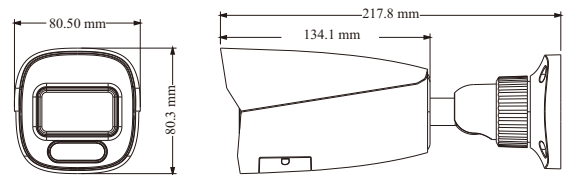

Security	Video encryption, firmware encryption, configuration encryption, illegal login lock, IP address filtering, 802.1x authentication, basic and digest authentication for HTTP			
DORI Distance				
Lens	Detect	Observe	Recognize	Identify
2.8mm	69m(226ft)	28m(92ft)	14m(46ft)	7m(23ft)
3.6mm	105m(344ft)	42m(138ft)	21m(69ft)	10m(33ft)
2.8~12mm(W)	66m(218ft)	27m(87ft)	13m(44ft)	7m(23ft)
2.8~12mm(T)	204m(669ft)	82m(269ft)	41m(135ft)	20m(66ft)
Others				
Power Supply	DC12V/PoE			
Power Consumption	<9.5W			
Storage Conditions	- 30 °C ~ 65 °C (-22°F~149°F), Humidity: less than 95 % (non-condensing)			
Operating Conditions	- 30 °C ~ 60 °C (-22°F~140°F), Humidity: less than 95 % (non-condensing)			
Dimensions (mm)	217.8 × 80.5 × 80.3			
Weight (net)	Approx. 0.68KG			
Installation	Ceiling mounting; wall mounting			
Certificate	CE, FCC			
Environmental Protection	Complies with Directive EU RoHS, WEEE(2012/19/EU), directive 94/62/EC and REACH(EC1907/2006)			

DIMENSIONS