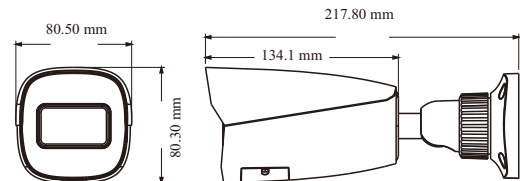

DIMENSIONS