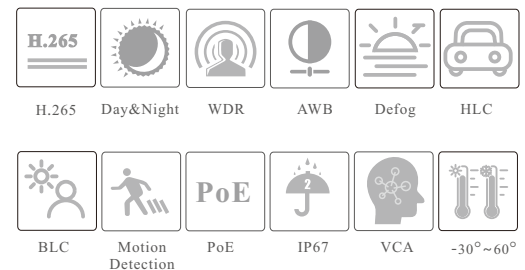

CAMERA

TD-9452E3B-A

5MP IR Water-Proof Bullet Network Camera

- H.265+/H.265/H.264+/H.264/MJPEG coding
- Max. resolution: 2592 × 1944
- ICR auto switch, true day / night vision
- 30 ~ 50m IR night view distance
- 3D DNR, true WDR, HLC, BLC, Defog, NIR, Smart IR and ROI coding
- Support image distortion correction
- 1CH audio input, 1CH audio output, 1CH built-in MIC
- Built-in micro SD card slot, up to 256GB
- DC12V/PoE power supply
- IP 67 ingress protection
- Support three streams
- Support remote monitoring by smart phones & tablet PCs with iOS and Android OS
- Support SMD
- Support P2P function
- Intelligent analytics
- Dual-system backup