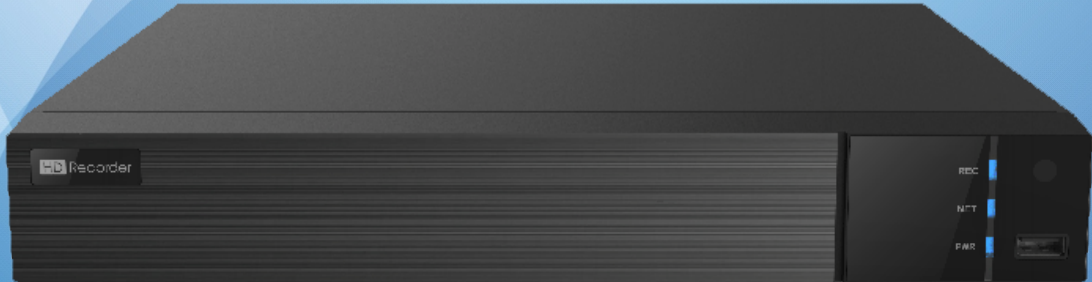

NVR

8/16 CH PoE NVR

8MP/6MP/5MP/4MP/3MP/1080P/720P HD PoE NVR

TD-3108H2-8P-B2-B

TD-3116H2-16P-B2-B