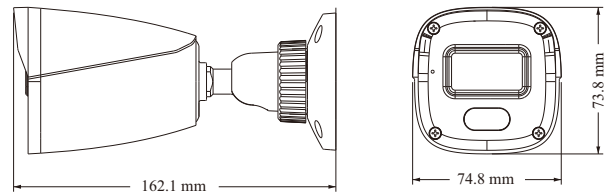

PoE	Yes, IEEE802.3af
Supplement Light Range	IR range: 20 ~ 30 m; white light range: 10 ~ 20 m
Ingress Protection	IP67
Others	
Power Supply	DC12V/PoE
Power Consumption	< 5W
Operating Environment	- 20 °C ~ 55 °C (-4°F~131°F); Humidity: less than 95 % (non-condensing)
Storage Environment	- 20 °C ~ 60°C (-4°F~140°F), Humidity: less than 95 % (non-condensing)
Dimensions (mm)	162.1 × 74.8 × 73.8
Weight (net)	Approx. 0.25KG
Installation	Ceiling mounting; Wall mounting
Certificate	CE, FCC
Environmental Protection	Complies with Directive EU RoHS, WEEE(2012/19/EU) , directive 94/62/EC and REACH(EC1907/2006)

DIMENSIONS