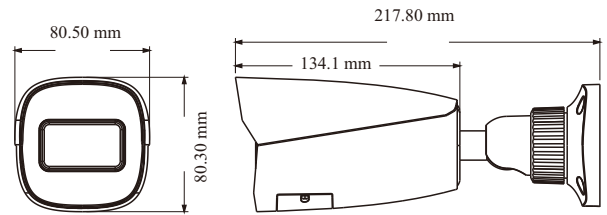

Smart Event	Line crossing/region intrusion (human/vehicle classification), abandoned/missing object detection
General Function	Watermark, IP address filtering, video mask, heartbeat, illegal login lock
Security	Video encryption, firmware encryption, HTTPS encryption, configuration encryption, illegal login lock, IP address filtering, 802.1x authentication, basic and digest authentication for HTTP/RTSP
PoE	Yes
IR Distance	30 ~ 50 m
Ingress Protection	IP67
Others	
Power Supply	DC12V/PoE
Power Consumption	< 7W
Operating Environment	- 30 °C ~ 60 °C (-22°F~140°F); Humidity: less than 95 % (non-condensing)
Storage Environment	- 30 °C ~ 65°C (-22°F~149°F), Humidity: less than 95 % (non-condensing)
Dimensions (mm)	217.8 × 80.5 × 80.3
Weight (net)	Approx. 0.66KG
Installation	Ceiling mounting; Wall mounting
Certificate	CE, FCC
Environmental Protection	Complies with Directive EU RoHS, WEEE(2012/19/EU) , directive 94/62/EC and REACH(EC1907/2006)

DIMENSIONS