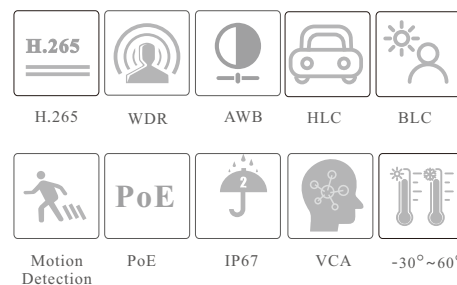

CAMERA

TD-9422S4

2MP IR Water-proof Bullet Network Camera

- H.265+ / H.265 / H.264+ / H.264 / MJPEG coding
- Max.resolution: 2MP (1920 × 1080)
- ICR auto switch, true day / night vision
- 3D DNR, WDR, HLC, BLC, smart IR, etc.
- ROI coding
- 30~50m IR night view distance
- Built-in micro SD card slot, up to 256GB
- DC12V/PoE power supply
- IP 67 ingress protection
- Support three streams
- Support remote monitoring by smart phones& tablet PCs with iOS and Android OS
- Intelligent analytics

Smart Event	Line crossing/region intrusion (human/vehicle classification), abandoned/missing object detection
General Function	Watermark, IP address filtering, video mask, heartbeat, illegal login lock
Security	Video encryption, firmware encryption, HTTPS encryption, configuration encryption, illegal login lock, IP address filtering, 802.1x authentication, basic and digest authentication for HTTP/RTSP
PoE	Yes
IR Distance	30 ~ 50 m
Ingress Protection	IP67
Others	
Power Supply	DC12V/PoE
Power Consumption	< 7W
Operating Environment	- 30 °C ~ 60 °C (-22°F~140°F); Humidity: less than 95 % (non-condensing)
Storage Environment	- 30 °C ~ 65°C (-22°F~149°F), Humidity: less than 95 % (non-condensing)
Dimensions (mm)	217.8 × 80.5 × 80.3
Weight (net)	Approx. 0.66KG
Installation	Ceiling mounting; Wall mounting
Certificate	CE, FCC
Environmental Protection	Complies with Directive EU RoHS, WEEE(2012/19/EU) , directive 94/62/EC and REACH(EC1907/2006)