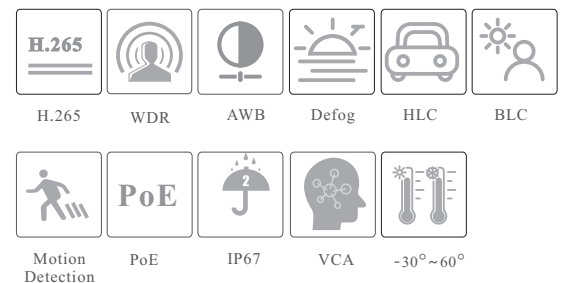

CAMERA

## 4MP IR Water-proof Bullet Network Camera

- H.265/H.264 coding
- Max.resolution: 4MP ( 2560 × 1440)
- ICR auto switch, true day / night vision
- 3D DNR, digital WDR, HLC, BLC, defog
- ROI coding
- 30~50m IR night view distance
- Built-in micro SD card slot, up to 128GB
- DC12V/PoE power supply
- P2P function optional
- IP 67 ingress protection
- Support three streams
- Support remote monitoring by smart phones& tablet PCs with iOS and Android OS
- Intelligent analytics: object removal detection, video exception detection, line crossing and intrusion detection