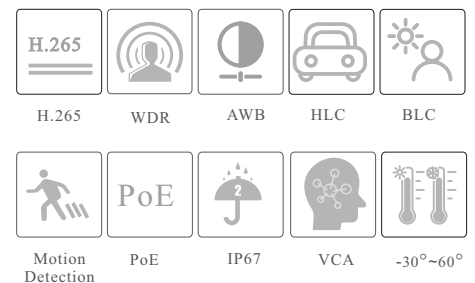

CAMERA

## TD-9451S4

5MP IR Water-proof Bullet Network Camera

- H.265+ /H.265 /H.264+/H.264/MJPEG coding
- Max.resolution: 5MP ( 2880 × 1620)
- ICR auto switch, true day / night vision
- 3D DNR, WDR, HLC, BLC, smart IR, etc.
- ROI coding
- 20~30m IR night view distance
- Built-in micro SD card slot, up to 256GB
- DC12V/PoE power supply
- IP 67 ingress protection
- Support three streams
- Support remote monitoring by smart phones& tablet PCs with iOS and Android OS
- Intelligent analytics