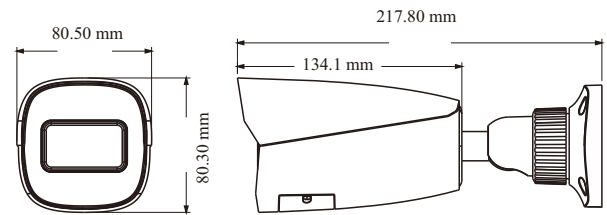

Smart Event	Line crossing/region intrusion (human/vehicle classification), abandoned/missing object detection
General Function	Watermark, IP address filtering, video mask, heartbeat, illegal login lock, corridor pattern
Security	Video encryption, firmware encryption, HTTPS encryption, configuration encryption, illegal login lock, IP address filtering, 802.1x authentication, basic and digest authentication for HTTP/RTSP
PoE	Yes
IR Distance	30 ~ 50 m
Ingress Protection	IP67
Others	
Power Supply	DC12V/PoE
Power Consumption	< 8.5W
Operating Environment	-30 °C ~ 60 °C (-22°F~140°F); Humidity: less than 95 % (non-condensing)
Storage Environment	-30 °C ~ 65 °C (-22°F~149°F), Humidity: less than 95 % (non-condensing)
Dimensions (mm)	217.8 × 80.5 × 80.3
Weight (net)	Approx. 0.66KG
Installation	Ceiling mounting; Wall mounting
Certificate	CE, FCC
Environmental Protection	Complies with Directive EU RoHS, WEEE(2012/19/EU), directive 94/62/EC and REACH(EC1907/2006)

DIMENSIONS