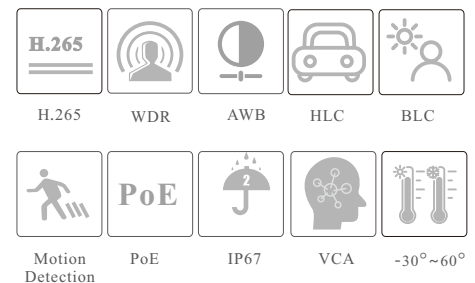

CAMERA

TD-9452S4

5MP IR Water-proof Bullet Network Camera

- H.265+ /H.265 /H.264+/H.264/MJPEG coding
- Max.resolution: 5MP (2880 × 1620)
- ICR auto switch, true day / night vision
- 3D DNR, WDR, HLC, BLC, smart IR, etc.
- ROI coding
- 30~50m IR night view distance
- Built-in micro SD card slot, up to 256GB
- DC12V/PoE power supply
- IP 67 ingress protection
- Support three streams
- Support remote monitoring by smart phones& tablet PCs with iOS and Android OS
- Intelligent analytics