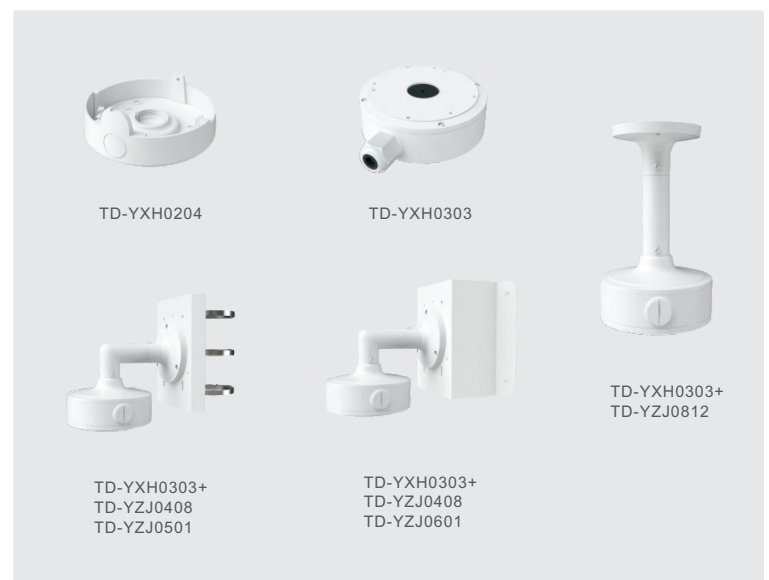

AVAILABLE ACCESSORIES

AVAILABLE MODEL

Available Model	TD-9553M2(D/FZ/PE/IR2)