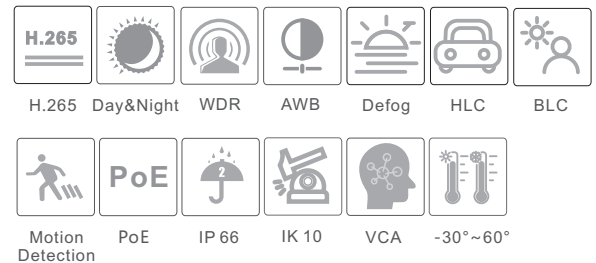

CAMERA

# TD-9553M2

5MP Network IR Water-Proof Dome Camera

- 5MP ( 2592 × 1944 ) H.265 full real time coding
- Max. resolution: 2592 × 1944; ICR auto switch, true day / night
- 20 ~ 30m IR night view distance
- 3D DNR, digital WDR, HLC, BLC, Smart IR and ROI coding
- One CVBS output
- 1CH audio input, 1CH audio output
- Built-in micro SD card slot, up to 128GB; Hardware reset
- 1CH alarm input; 1CH alarm output; RS485
- DC12V/PoE power supply
- Support smart phone, iPad, remote monitoring
- IP66 & IK10 ingress protection; Support three streams
- P2P function optional
- Smart analytics (optional): object removal detection, abnormal video signal detection, line crossing detection, region intrusion detection, people intrusion detection, people counting detection and crowd density detection

IR Distance	20 ~ 30 m
Ingress Protection	IP66&IK10
<b>Others</b>	
Power Supply	DC12V/PoE
Power Consumption	< 7W
Operating Environment	- 30 °C ~ 60 °C (-22°F~140°F) Humidity: less than 95 % (non-condensing)
Dimensions ( mm )	Φ 150.4 × 114.2
Weight ( net )	Approx. 1.03KG
Installation	Ceiling mounting(wall mounting available with the junction box and bracket)