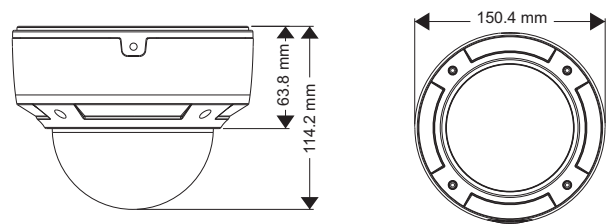

IR Distance	20 ~ 30 m
Ingress Protection	IP66&IK10
<b>Others</b>	
Power Supply	DC12V/PoE
Power Consumption	< 7W
Operating Environment	- 30 °C ~ 60 °C (-22°F~140°F) Humidity: less than 95 % (non-condensing)
Dimensions ( mm )	Φ 150.4 × 114.2
Weight ( net )	Approx. 1.03KG
Installation	Ceiling mounting(wall mounting available with the junction box and bracket)

### DIMENSIONS