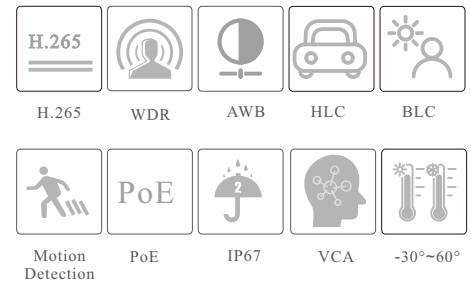

CAMERA

TD-9555S4

5MP IR Water-proof Turret Network Camera

- H.265+ /H.265 /H.264+/H.264/MJPEG coding
- Max.resolution: 5MP (2880 × 1620)
- ICR auto switch, true day / night vision
- 3D DNR, WDR, HLC, BLC, smart IR, etc.
- ROI coding
- 30~50m IR night view distance
- Built-in micro SD card slot, up to 256GB
- DC12V/PoE power supply
- IP 67 ingress protection
- Support three streams
- Support remote monitoring by smart phones& tablet PCs with iOS and Android OS
- Intelligent analytics