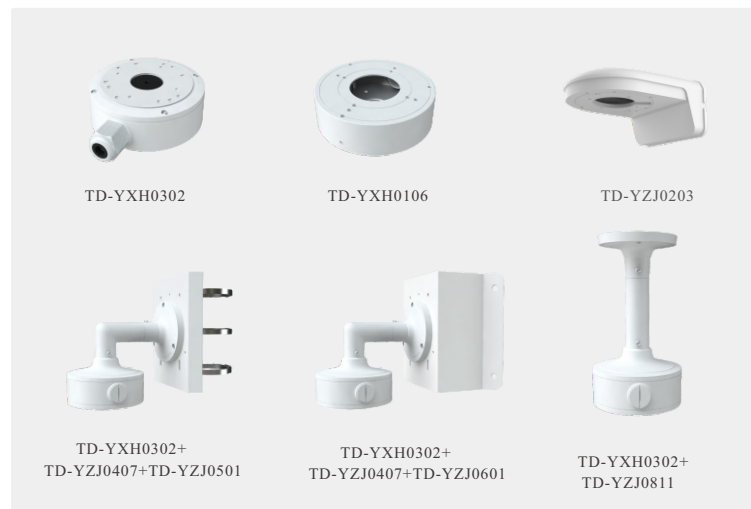

AVAILABLE ACCESSORIES

AVAILABLE MODEL

Available Model	TD-9555S4(D/AZ/PE/AR3)	Motorized zoom lens