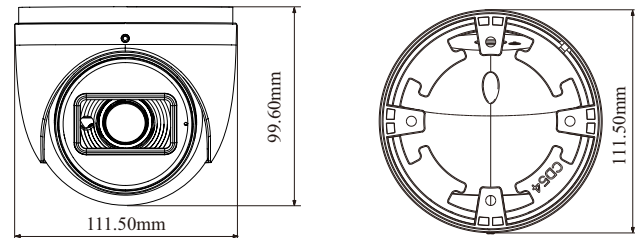

Video Output	No
Audio	1CH audio input; 1CH built-in MIC
Storage	Built-in micro SD card slot, up to 256GB
Reset	Yes
Others	
Power Supply	DC12V/PoE
Power Consumption	< 8.5W
Operating Environment	- 30 °C ~ 60 °C (-22°F~140°F);Humidity: less than 95 % (non-condensing)
Storage Environment	- 30 °C ~ 65°C (-22°F~149°F), Humidity: less than 95 % (non-condensing)
Dimensions (mm)	Ø 111.5 × 99.6
Weight (net)	Approx. 0.65KG
Installation	Ceiling mounting; Wall mounting
Certificate	CE, FCC
Environmental Protection	Complies with Directive EU RoHS, WEEE(2012/19/EU) , directive 94/62/EC and REACH(EC1907/2006)

DIMENSIONS