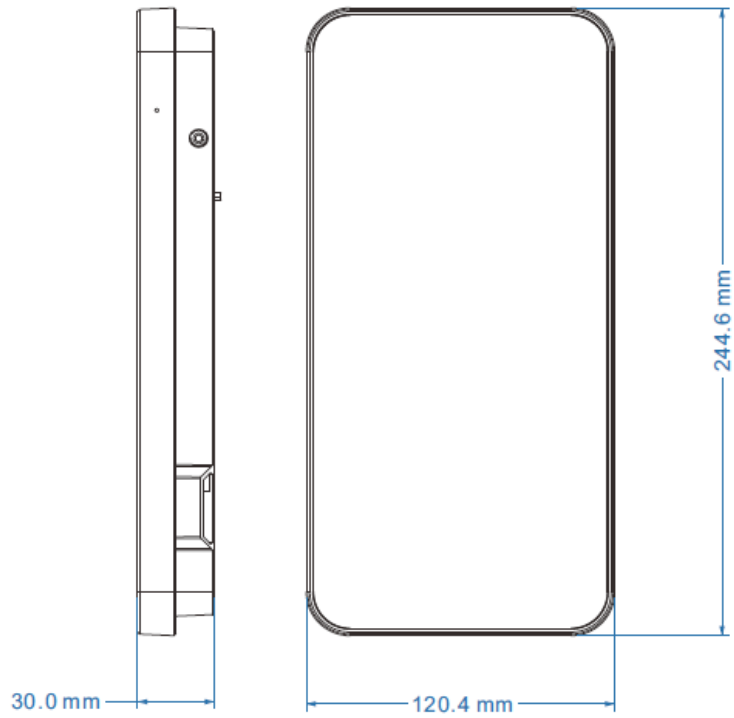

Unit (mm))

Accessories

Optional: