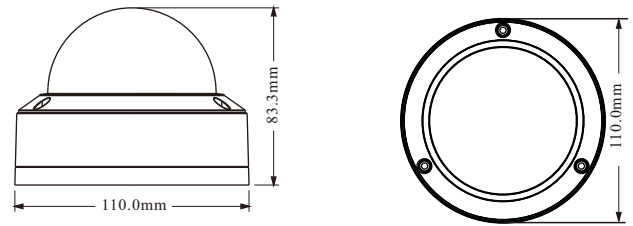

DORI Distance				
Lens	Detect	Observe	Recognize	Identify
2.8mm	40m(133ft)	16m(53ft)	8m(26ft)	4m(13ft)
3.6mm	49m(162ft)	19m(65ft)	9m(32ft)	4m(16ft)
Others				
Power Supply	DC12V/PoE			
Power Consumption	< 4W			
Operating Environment	- 30 °C ~ 60 °C (-22°F~140°F); Humidity: less than 95 % (non-condensing)			
Storage Environment	- 30 °C ~ 65°C (-22°F~149°F), Humidity: less than 95 % (non-condensing)			
Dimensions (mm)	Ø 110× 83.3			
Weight (net)	Approx. 0.5KG			
Installation	Ceiling mounting; Wall mounting			
Certificate	CE, FCC			
Environmental Protection	Complies with Directive EU RoHS, WEEE(2012/19/EU), directive 94/62/EC and REACH(EC1907/2006)			

DIMENSIONS