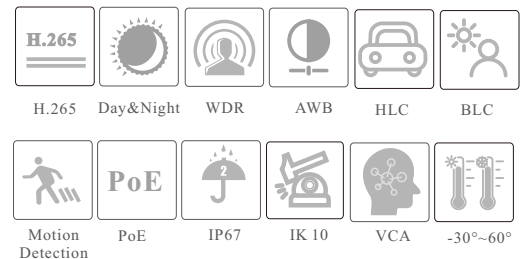

CAMERA

TD-9521S4

2MP IR Water-proof Dome Network Camera

- H.265+ /H.265 / H.264+ / H.264 / MJPEG coding
- Max.resolution: 2MP (1920 × 1080)
- ICR auto switch, true day / night vision
- 3D DNR, WDR, HLC, BLC, smart IR, etc.
- 20~30m IR night view distance
- Built-in micro SD card slot, up to 256GB
- 1CH audio input
- PoE power supply
- IP 67 & IK10 ingress protection
- Support three streams
- Support remote monitoring by smart phones& tablet PCs with iOS and Android OS
- Intelligent analytics