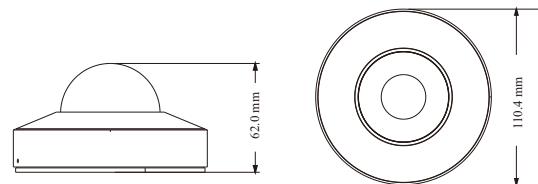

Network Protocol	UDP, IPv4, IPv6, DHCP, NTP, RTSP, RTP, RTMP, RTCP, PPPoE, DDNS, SMTP, FTP, SNMP, HTTP, 802.1x, UPnP, HTTPS, HTTP POST, P2P, QoS
Interface Protocol	ONVIF
Storage	Network remote storage; micro SD card storage
Smart Alarm	Motion detection, SMD, SD card error, SD card full, IP address conflict, Network disconnection, sensor alarm, audio alarm
General Function	Watermark, video mask, heartbeat, image distortion correction, corridor pattern, ANR, cloud upgrade
Security	Video encryption, firmware encryption, HTTPS encryption, configuration encryption, illegal login lock, IP address filtering, 802.1x authentication, basic and digest authentication for HTTP/RTSP
PoE	Yes, IEEE802.3af
IR Distance	10~20 m
Ingress Protection	IP 67 & IK 10
Others	
Power Supply	DC12V/PoE
Power Consumption	< 5.5W
Storage Conditions	- 30 °C ~ 65 °C (-22 °F ~ 149 °F), Humidity: less than 95 % (non-condensing)
Operating Conditions	- 30 °C ~ 60 °C (-22 °F ~ 140 °F), Humidity: less than 95 % (non-condensing)
Dimensions (mm)	Ø 110 × 62
Weight (net)	Approx. 0.424KG
Installation	Ceiling mounting; Wall mounting
Certificate	CE, FCC
Environmental Protection	Directive EU RoHS, WEEE(2012/19/EU), directive 94/62/EC and REACH(EC1907/2006)

DIMENSIONS