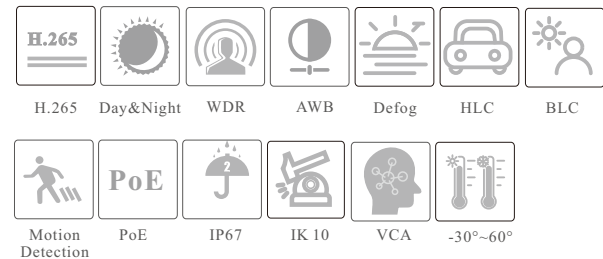

CAMERA

TD-9557E3B-A

5MP IR Water-Proof Dome Network Camera

- H.265+/H.265/H.264+/H.264/MJPEG coding
- Max. resolution: 2592 × 1944
- ICR auto switch, true day / night vision
- 10 ~20m IR night view distance
- 3D DNR, true WDR, HLC, BLC, Defog, NIR, Smart IR and ROI coding
- Support image distortion correction
- Built-in micro SD card slot, up to 256GB
- DC12V/PoE power supply
- IP 67 & IK10 ingress protection
- Support three streams
- Support remote monitoring by smart phones & tablet PCs with iOS and Android OS
- Support SMD
- Support P2P function
- Intelligent analytics
- Dual-system backup