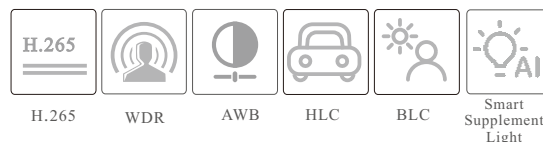

en.tvt.net.cn

For more information, please visit our website

SPECIFICATIONS

Model	TD-9422S4-CD	
Specifications		
Camera		
Image Sensor	1 / 2.8 "CMOS	
Image Size	1920×1080	
Electronic Shutter	1/3s ~ 1 / 100000s	
Iris Type	Fixed Iris	
Min. Illumination	0.008 lux @F1.6, AGC ON; 0 lux with illumination on 0.006 lux @F1.4, AGC ON; 0 lux with illumination on	
Lens	2.8mm@F1.6, H.FoV:107°;V.FoV:56°; D.FoV:126° 3.6mm@F1.6, H.FoV: 89°; V.FoV:47.5°; D.FoV:104° 6mm@F1.6, H.FoV: 53.8°; V.FoV:29.3°; D.FoV:62.8°	2.8~ 12mm@F1.4 H.FoV: 101.9°~33°; V.FoV: 54.3°~19°; D.FoV: 124.7°~ 39°
Focus	Fixed	Varifocal (manual)
Lens Mount	M12	Ø 14
Wide Dynamic Range	120dB	
BLC	Yes	
HLC	Yes	
Day&Night	ICR	
Digital NR	Yes	
S/N Ratio	≥50dB	
Angle Adjustment	Pan: 0°~360°; Tilt:0°~90°;Rotation: 0°~360°	
Image		
Video Compression	Main stream: H.265+ / H.265 / H.264+ / H.264 Sub/Third stream: H.265+ / H.265 / H.264+ / H.264 / MJPEG	
H.265 Compression Standard	Main Profile@Leve4.1 High Tier	
Resolution	1080P (1920 × 1080), 720P (1280 × 720), D1, VGA (640 × 480), 480 × 240, CIF	
Main Stream	1080P/720P (60Hz: 1~30fps; 50Hz: 1~25fps)	
Sub Stream	D1/VGA/CIF (60Hz: 1~30fps; 50Hz: 1~25fps)	
Third Stream	D1/480× 240/CIF (60Hz: 1~30fps; 50Hz: 1~25fps)	
Bit Rate	64 Kbps ~ 6 Mbps	
Bit Rate Type	VBR / CBR	
Image Settings	ROI, Saturation, Brightness, Hue, Contrast, Wide Dynamic, Sharpness, Image Mirror, Image Flip, NR, etc. adjustable through client software or web browser	
Audio Compression	G711A/U	
ROI	Each ROI to be configured separately	
Interfaces		
Network	RJ 45 10/100 Base-T	
Video Output	No	
Audio	1CH audio input; 1CH built-in MIC	
Storage	Built-in micro SD card slot, up to 256GB	
Reset	Yes	
Functions		
Remote Monitoring	Web browser /TVT NVR/NVMS2.X/Mobile APP	
Web Browser	Chrome 89.0+/Edge 89.0+/Firefox 87.0+/Safari 14.0+	
Online Connection	Support simultaneous monitoring for up to 6 users; Support multi-stream real time transmission	
Network Protocol	UDP, IPv4, IPv6, DHCP, NTP, RTSP, RTP, RTCP, RTMP, PPPoE, DDNS, SMTP, FTP, 802.1x, SNMP, UPnP, HTTP, HTTPS, HTTP POST, P2P, QoS	
Interface Protocol	ONVIF	
API/SDK	Yes	
Storage	Network remote storage; micro SD card storage	
Smart Alarm	Motion detection, SMD, SD card error, SD card full, IP address conflict, network disconnection, video exception	
Smart Event	Line crossing/region intrusion (human/vehicle classification), abandoned/missing object detection	
General Function	Watermark, IP address filtering, video mask, heartbeat, ANR, cloud upgrade, smart supplement light, corridor pattern, disarming	
PoE	Yes (IEEE802.3af)	
Supplement Light Range	IR range: 30 ~ 50 m; white light range:30 ~ 40 m	
Ingress Protection	IP67	
Security	Video encryption, firmware encryption, HTTPS encryption, configuration encryption, illegal login lock, IP address filtering, 802.1x authentication, basic and digest authentication for HTTP/RTSP	