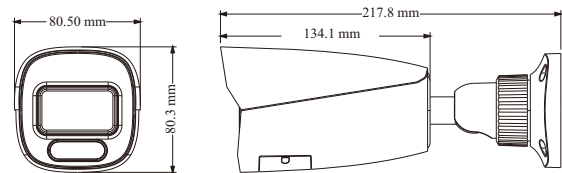

DORI Distance				
Lens	Detect	Observe	Recognize	Identify
2.8mm	41m(133ft)	16m(53ft)	8m(27ft)	4m(13ft)
3.6mm	50m(163ft)	20m(65ft)	10m(33ft)	5m(16ft)
6mm	83m(271ft)	33m(108ft)	17m(54ft)	8m(27ft)
2.8~12mm(W)	43m(142ft)	17m(56ft)	9m(28ft)	4m(14ft)
2.8~12mm(T)	132m(433ft)	53m(173ft)	26m(86ft)	13m(43ft)
Others				
Power Supply	DC12V/PoE			
Power Consumption	< 8W			
Storage Conditions	- 30 °C ~ 65°C (-22°F~149°F), Humidity: less than 95 % (non-condensing)			
Operating Conditions	- 30 °C ~ 60 °C (-22°F~140°F), Humidity: less than 95 % (non-condensing)			
Dimensions (mm)	217.8 × 80.5 × 80.3			
Weight (net)	Approx. 0.68KG			
Installation	Ceiling mounting; wall mounting			
Certificate	CE, FCC			
Environmental Protection	Complies with Directive EU RoHS, WEEE(2012/19/EU) , directive 94/62/EC and REACH(EC1907/2006)			

DIMENSIONS