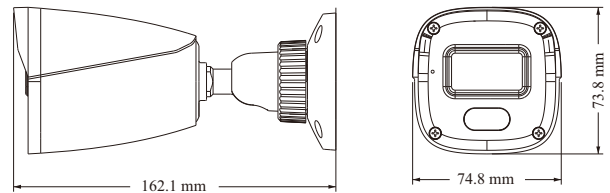

PoE	Yes, IEEE802.3af
Supplement Light Range	IR range: 20 ~ 30 m; white light range: 10 ~ 20 m
Ingress Protection	IP67
Others	
Power Supply	DC12V/PoE
Power Consumption	< 5.5W
Operating Environment	- 20 °C ~ 55 °C (-4°F~131°F); Humidity: less than 95 % (non-condensing)
Storage Environment	- 20 °C ~ 60°C (-4°F~140°F), Humidity: less than 95 % (non-condensing)
Dimensions (mm)	162.1 × 74.8 × 73.8
Weight (net)	Approx. 0.25KG
Installation	Ceiling mounting; Wall mounting
Certificate	CE, FCC
Environmental Protection	Complies with Directive EU RoHS, WEEE(2012/19/EU) , directive 94/62/EC and REACH(EC1907/2006)

DIMENSIONS