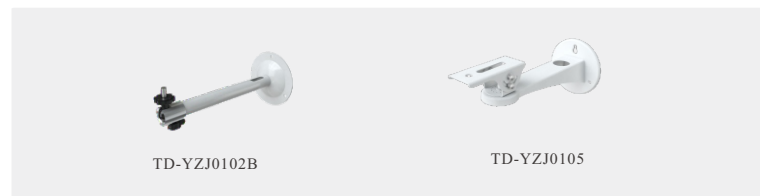

AVAILABLE ACCESSORIES

AVAILABLE MODEL

Available Model	TD-9342E3H-A(D/PE)