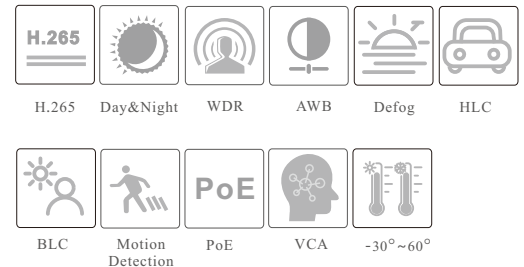

TD-9342E3H-A

4MP AI Box Network Camera

- H.265+/H.265/H.254+/H.254/MJPEG coding
- Max. resolution: 2560 × 1440
- Starlight
- ICR auto switch, true day / night vision
- 3D DNR, true WDR, HLC, BLC, Defog, Smart IR and ROI coding
- Support image distortion correction
- Built-in micro SD card slot; up to 256GB
- 1CH audio input; 1CH audio output; 1CH built-in MIC
- 2CH alarm input; 2CH alarm output
- Support ABF
- AC24V/DC12V/PoE power supply
- Support three streams
- Support remote monitoring by smart phones & tablet PCs with iOS and Android OS
- Support SMD
- Support P2P function
- Intelligent analytics
- Dual-system backup