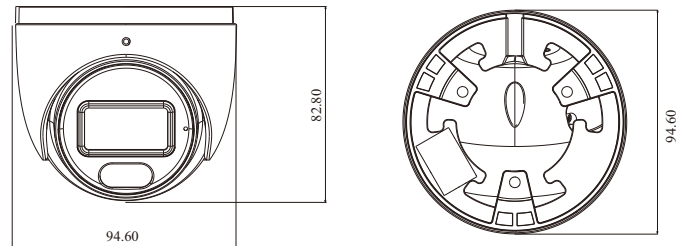

DORI Distance

Lens	Detect	Observe	Recognize	Identify
2.8mm	79m(259ft)	32m(105ft)	16m(52ft)	8m(27ft)
3.6mm	99m(325ft)	40m(130ft)	20m(68ft)	10m(34ft)
Others				
Power Supply	DC12V/PoE			
Power Consumption	< 6.5W			
Storage Conditions	- 30 °C ~ 65 °C (-22 °F ~ 149 °F), Humidity: less than 95 % (non-condensing)			
Operating Conditions	- 30 °C ~ 60 °C (-22 °F ~ 140 °F), Humidity: less than 95 % (non-condensing)			
Dimensions (mm)	Φ 94.6 × 82.8			
Weight (net)	Approx. 0.45KG			
Installation	Ceiling mounting; wall mounting			
Certificate	CE, FCC			
Environmental Protection	Complies with Directive EU RoHS, WEEE(2012/19/EU), directive 94/62/EC and REACH(EC1907/2006)			

DIMENSIONS