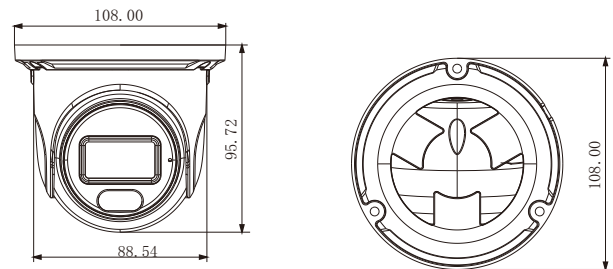

PoE	Yes, IEEE802.3af
Supplement Light Range	IR range: 20 ~ 30 m; white light range: 10 ~ 20 m
Ingress Protection	IP67
<b>Others</b>	
Power Supply	DC12V/PoE
Power Consumption	< 6W
Operating Environment	- 30 °C ~ 60 °C (-22°F~140°F), Humidity: less than 95 % (non-condensing)
Storage Environment	- 30 °C ~ 65 °C (-22°F~149°F), Humidity: less than 95 % (non-condensing)
Dimensions ( mm )	Φ 108 × 95.7
Weight ( net )	Approx. 0.43KG
Installation	Ceiling mounting; Wall mounting
Certificate	CE, FCC
Environmental Protection	Complies with Directive EU RoHS, WEEE(2012/19/EU) , directive 94/62/EC and REACH(EC1907/2006)

### DIMENSIONS