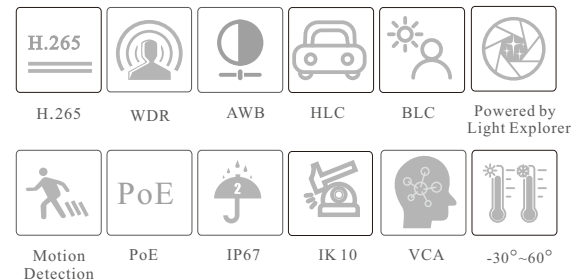

Powered by **Light Explorer**

TD-9521S4H-A

2MP IR Starlight Dome Network Camera

- H.265+ /H.265 /H.264+/H.264/MJPEG coding
- Max.resolution: 2MP (1920 × 1080)
- ICR auto switch, true day / night vision
- 3D DNR, WDR, HLC, BLC, smart IR, etc.
- Starlight
- 20~30m IR night view distance
- Built-in micro SD card slot, up to 256GB
- 1CH built-in MIC; 1CH audio input
- DC12V/PoE power supply
- IP 67 & IK10 ingress protection
- Support three streams
- Support remote monitoring by smart phones& tablet PCs with iOS and Android OS
- Support P2P function
- Intelligent analytics